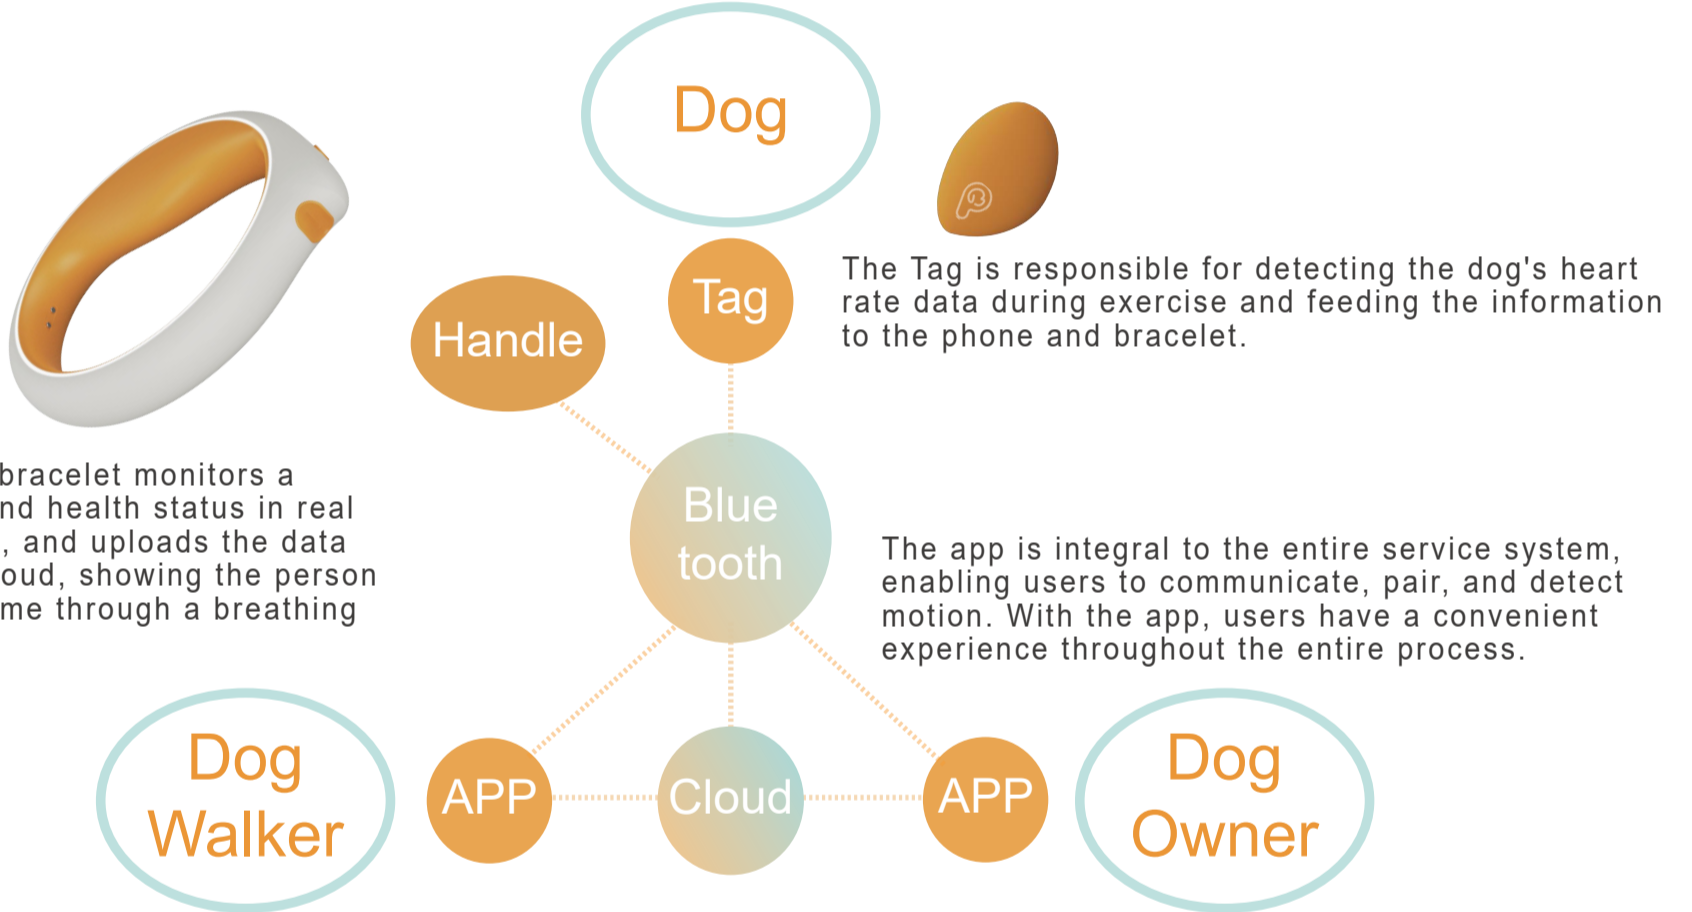

Matching

The app matches the dog owner with a suitable dog walker based on location, and other relevant factors. Once a match is made, the dog owner and walker are notified.

Handover

The dog owner and walker meet at the designated location, and the dog is handed over to the walker. The owner can confirm the handover through the app.

Dog Walking

The dog walker takes the dog for a walk or run, following the pre-arranged instructions from the owner. During the walk, the walker can use the app to send updates and photos to the owner.

End

Once the walk is complete, the walker returns the dog to the owner and confirms the end of the activity. The app generates an exercise report, which is shared with the owner and walker.

Software & Hardware