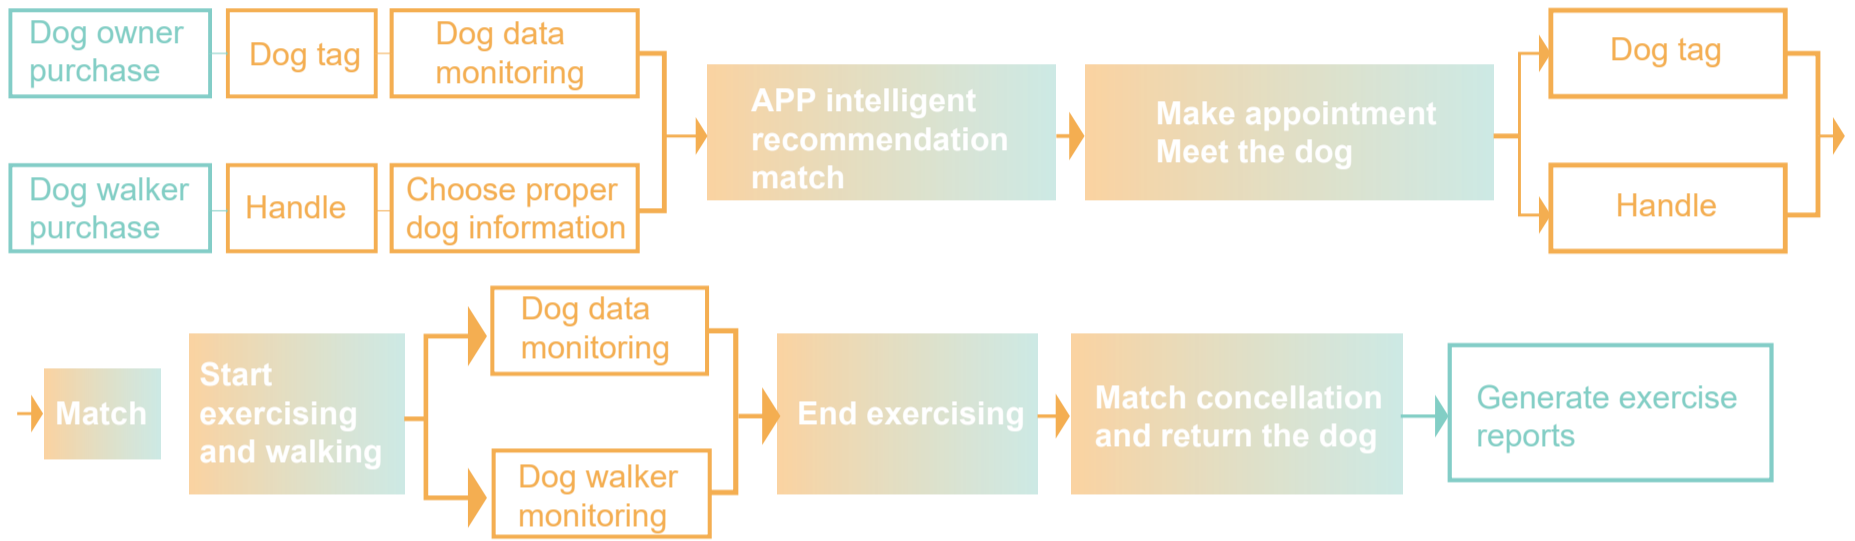

USING PROGRESS

SERVICE BLUEPRINT