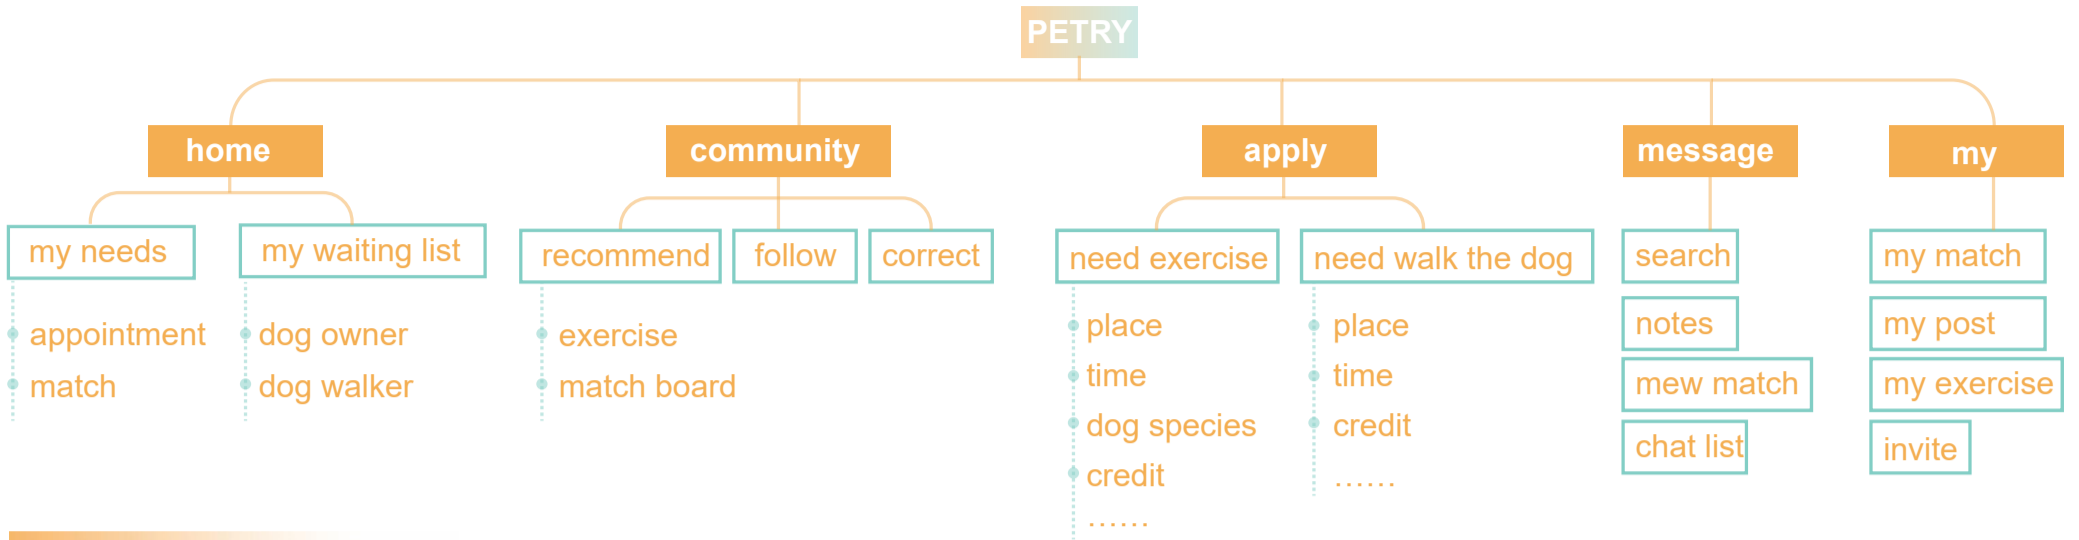

Exploded view

- Battery
- Circuit Board
- Electric Motor
- Sensor
- LED
- **GPS communication positioning module:**
Locate the dog walker
- **Bluetooth communication module:**
Connect the dog walker's mobile phone
- **Control integrated chip:**
communicates with mobile phone

The light bands on both sides of the handle change color according to the heart rate. When the heart rate of the dog or the person walking the dog is too high, the light bands will change color to remind the person walking the dog.

APP INFORMATION STRUCTURE

USING PROGRESS

SERVICE BLUEPRINT

Storyboard

Post Request

The dog owner creates a post requesting a dog walker, specifying the date, time, location, and any special requirements for the dog.

Matching

The app matches the dog owner with a suitable dog walker based on location, and other relevant factors. Once a match is made, the dog owner and walker are notified.

Handover

The dog owner and walker meet at the designated location, and the dog is handed over to the walker. The owner can confirm the handover through the app.