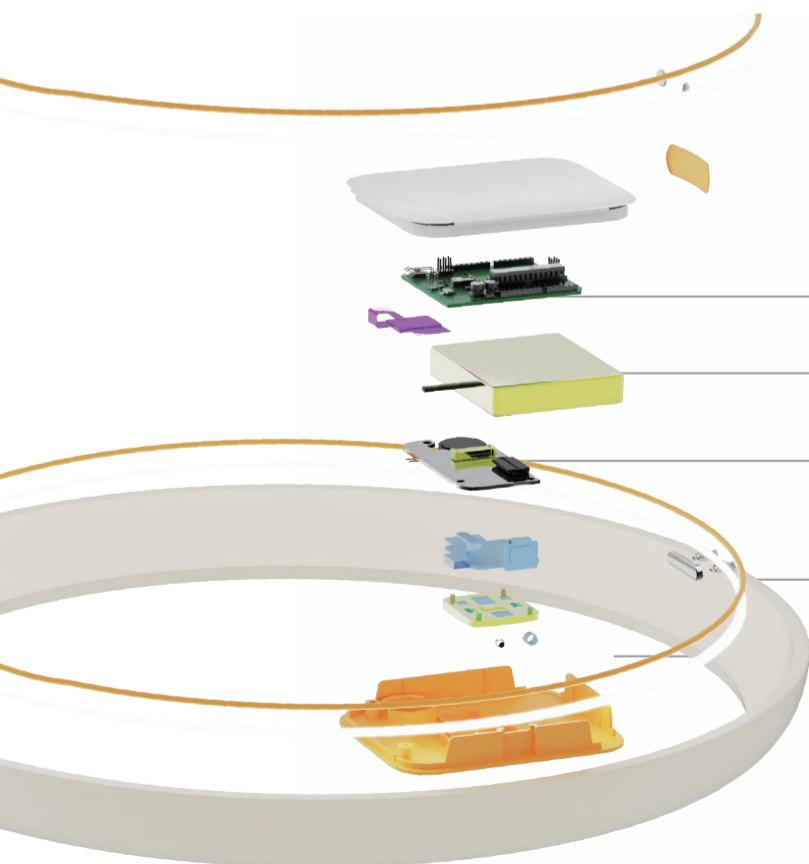

Grey Scale

000000 636363 7C7C7C D1D1D1

1. BUTTON AND BUCKLE

People can plug the socket and pop up the leash by pressing a button. The pop-up design allows people to choose and install a leash suitable for their own dogs according to their own needs.

2. HANDLE

On the inside of the handle adopts the form of a reasonable ergonomic curve to improve the user's dog walking experience and effectively exert force to avoid weaning.

3. TAPE LIGHTS

The front and back of the bracelet have a led lamp belt, through which the dog walker is reported, so as to better ensure the safety of both parties

CMF

The PETRY project's design incorporates a modern and sleek appearance with a vibrant color scheme to appeal to pet product users. It offers a range of colors for a personalized experience. The materials selected for the product are both durable and lightweight, providing optimal comfort and functionality for dog owners and walkers. Overall, the combination of the striking color scheme and the sleek appearance, along with the approachable design, perfectly meet the needs of the PETRY project's users.

Exploded view

- Battery
- Circuit Board
- Electric Motor
- Sensor
- LED
- **GPS communication positioning module:**
Locate the dog walker
- **Bluetooth communication module:**
Connect the dog walker's mobile phone
- **Control integrated chip:**
communicates with mobile phone