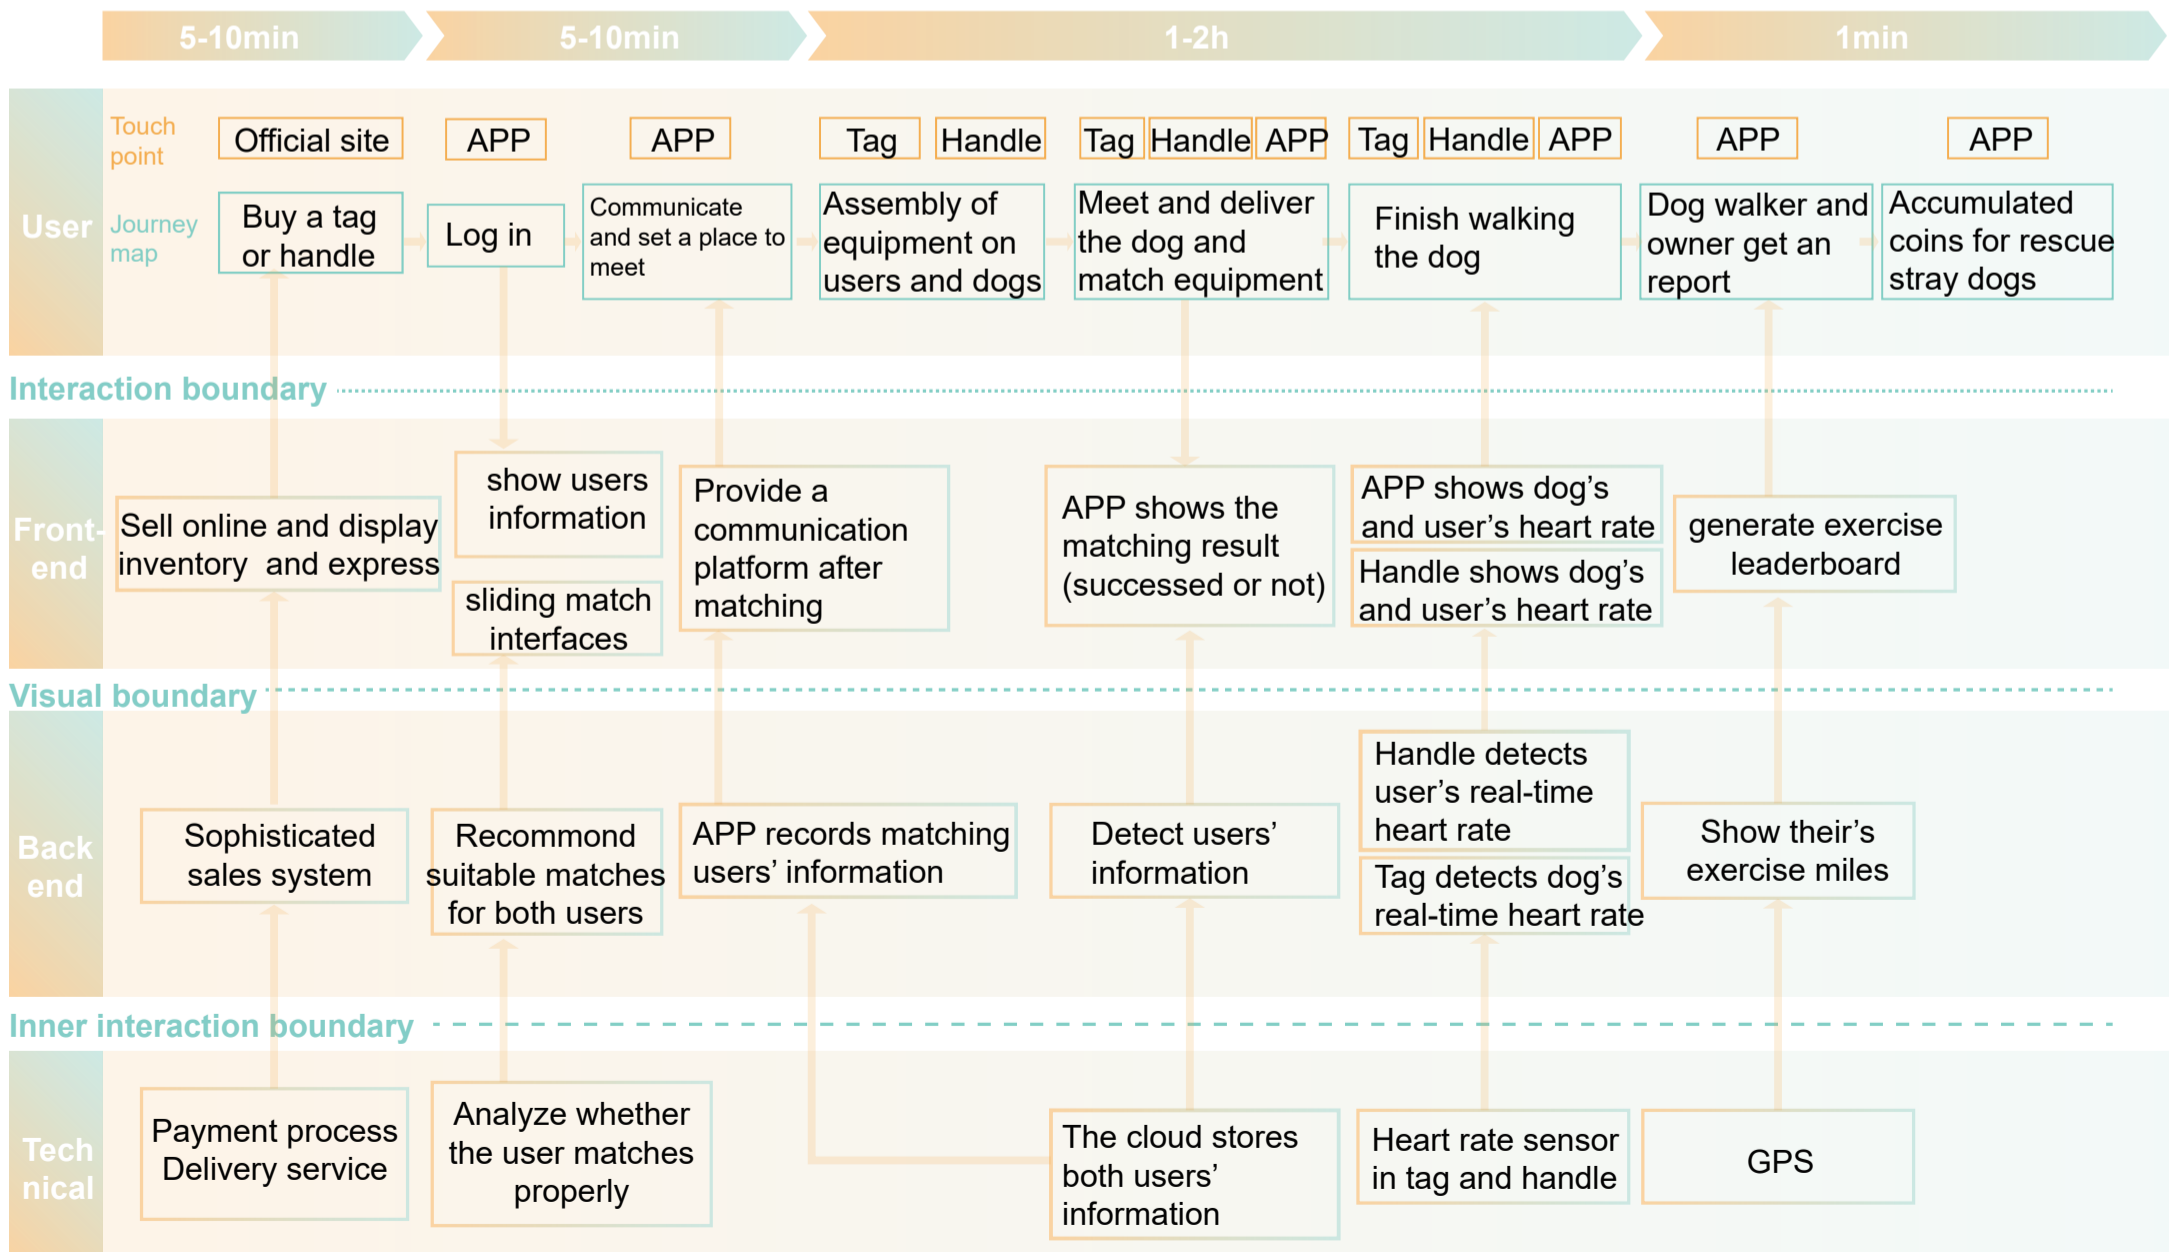

Exploded view

- Battery
- Circuit Board
- Electric Motor
- Sensor
- LED
- **GPS communication positioning module:**
Locate the dog walker
- **Bluetooth communication module:**
Connect the dog walker's mobile phone
- **Control integrated chip:**
communicates with mobile phone

The light bands on both sides of the handle change color according to the heart rate. When the heart rate of the dog or the person walking the dog is too high, the light bands will change color to remind the person walking the dog.

APP INFORMATION STRUCTURE

USING PROGRESS

SERVICE BLUEPRINT

Storyboard

Post Request

The dog owner creates a post requesting a dog walker, specifying the date, time, location, and any special requirements for the dog.

Matching

The app matches the dog owner with a suitable dog walker based on location, and other relevant factors. Once a match is made, the dog owner and walker are notified.

Handover

The dog owner and walker meet at the designated location, and the dog is handed over to the walker. The owner can confirm the handover through the app.