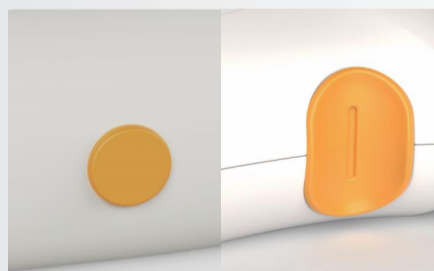

DETAILS

Icon Styles: Iconsax Icon Set by Iconduck

Text Styles: Quicksand

Title 1 (Bold, 36px)

Title 2 (Bold, 24px)

Heading 1 (Bold, 20px)

Heading 2 (Bold, 16px)

Text (SemiBold, 14px)

Small Text (SemiBold, Medium, 12px)

Color Styles:

Main Orange

FF8A01 FFA400 FFBB40 FFE8C0 FFF2DC

Sub Green

71E3D7 A1E4DD DCF9F6

Sub Brown

8B4513 A65000

Grey Scale

000000 636363 7C7C7C D1D1D1

1. BUTTON AND BUCKLE

People can plug the socket and pop up the leash by pressing a button. The pop-up design allows people to choose and install a leash suitable for their own dogs according to their own needs.

2. HANDLE

On the inside of the handle adopts the form of a reasonable ergonomic curve to improve the user's dog walking experience and effectively exert force to avoid weaning.

3. TAPE LIGHTS

The front and back of the bracelet have a led lamp belt, through which the dog walker is reported, so as to better ensure the safety of both parties