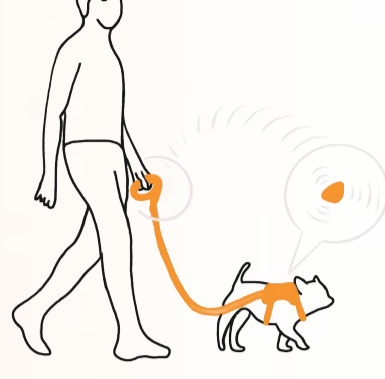

2. HANDLE

On the inside of the handle adopts the form of a reasonable ergonomic curve to improve the user's dog walking experience and effectively exert force to avoid weaning.

3. TAPE LIGHTS

The front and back of the bracelet have a led lamp belt, through which the dog walker is reported, so as to better ensure the safety of both parties

The light bands on both sides of the handle change color according to the heart rate. When the heart rate of the dog or the person walking the dog is too high, the light bands will change color to remind the person walking the dog.

APP INFORMATION STRUCTURE

USING PROGRESS

SERVICE BLUEPRINT

Storyboard

Post Request

The dog owner creates a post requesting a dog walker, specifying the date, time, location, and any special requirements for the dog.

Matching

The app matches the dog owner with a suitable dog walker based on location, and other relevant factors. Once a match is made, the dog owner and walker are notified.

Handover

The dog owner and walker meet at the designated location, and the dog is handed over to the walker. The owner can confirm the handover through the app.