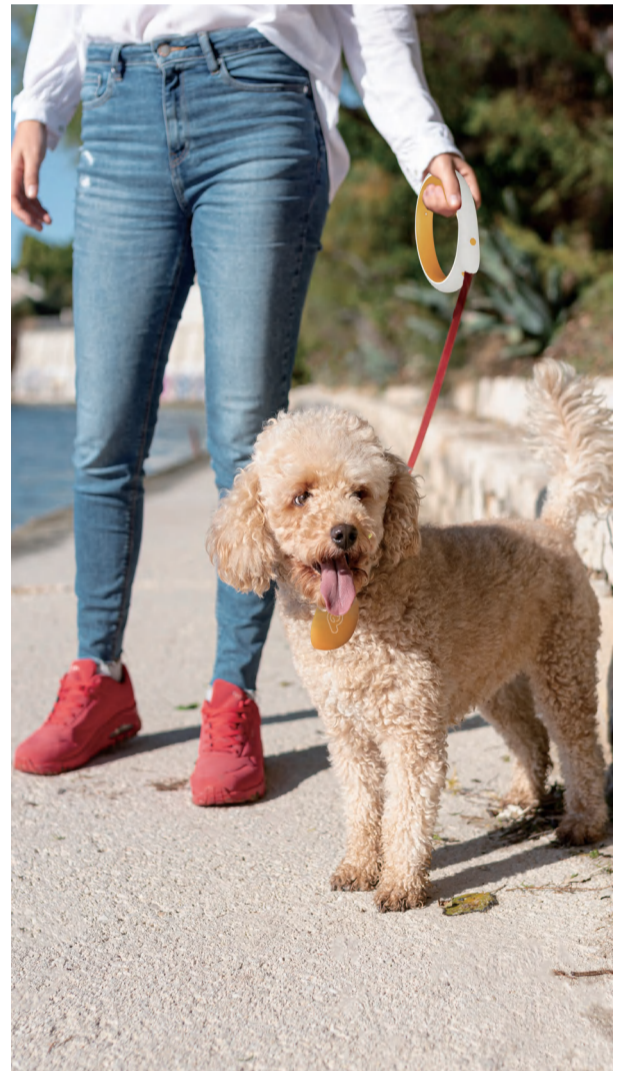

PETRY

A Human-dog Sports Health Balance System

Spending Quality Time Together

The inspiration for the PETRY project comes from the increasing concern for the well-being of pets in today's society. Pet ownership is becoming more common, but many pet owners struggle to provide their pets with the exercise they need to maintain a healthy and happy life. We recognize the importance of exercise for pets and understand that many pet owners are looking for ways to ensure their furry companions are getting enough physical activity. The PETRY project was created to bridge this gap by providing a convenient and accessible service that connects dog owners with dog walkers.

INTRODUCTION

The PETRY project aims to help dog owners who struggle to provide their pets with sufficient exercise. The service connects dog owners with dog walkers, promoting the health and well-being of both parties through shared activities. PETRY uses an intelligent matching system to recommend the most suitable walker and offers products to enhance interaction between the owner and the walker. The platform also enables users to book companionship exercises and community pet parties, making it a comprehensive C-to-C product service system.

DETAILS

Icon Styles: Iconsax Icon Set by Iconduck

Text Styles: Quicksand

Title 1 (Bold, 36px)

Title 2 (Bold, 24px)

Heading 1 (Bold, 20px)

Heading 2 (Bold, 16px)

Text (SemiBold, 14px)

2. HANDLE

On the inside of the handle adopts the form of a reasonable ergonomic curve to improve the user's dog walking experience and effectively exert force to avoid weaning.

3. TAPE LIGHTS

The front and back of the bracelet have a led lamp belt, through which the dog walker is reported, so as to better ensure the safety of both parties