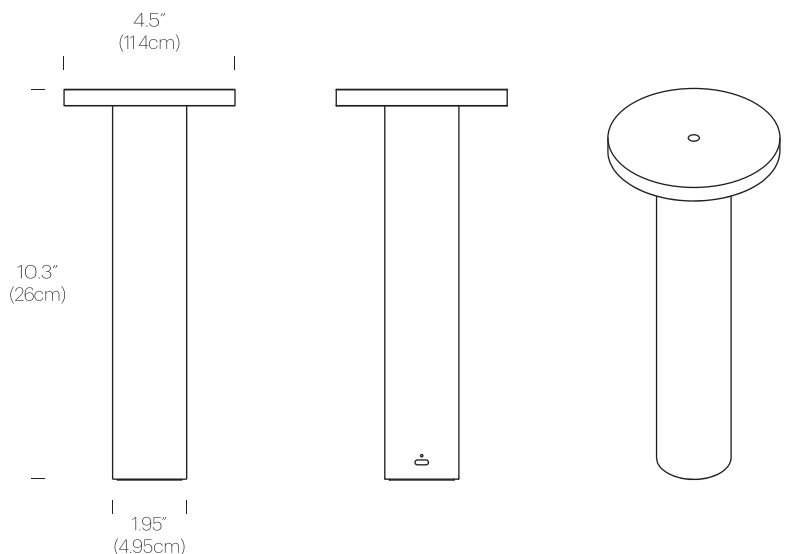

Color rendition index: 90+ CRI

Cable length: 6' (1.8m)

IP Rating: IP20

CERTIFICATIONS

PACKAGING WEIGHT AND DIMENSIONS

Luci Table:	2.5LBS	5.1" X 15.6" X 2.4"
	1.1KG	13cm X 40cm X 6cm

NOTES

*Power block not included

FINISHES

LUCI TABLE

BLACK

WHITE

SILVER

BRASS

DIMENSIONS

LUCI TABLE