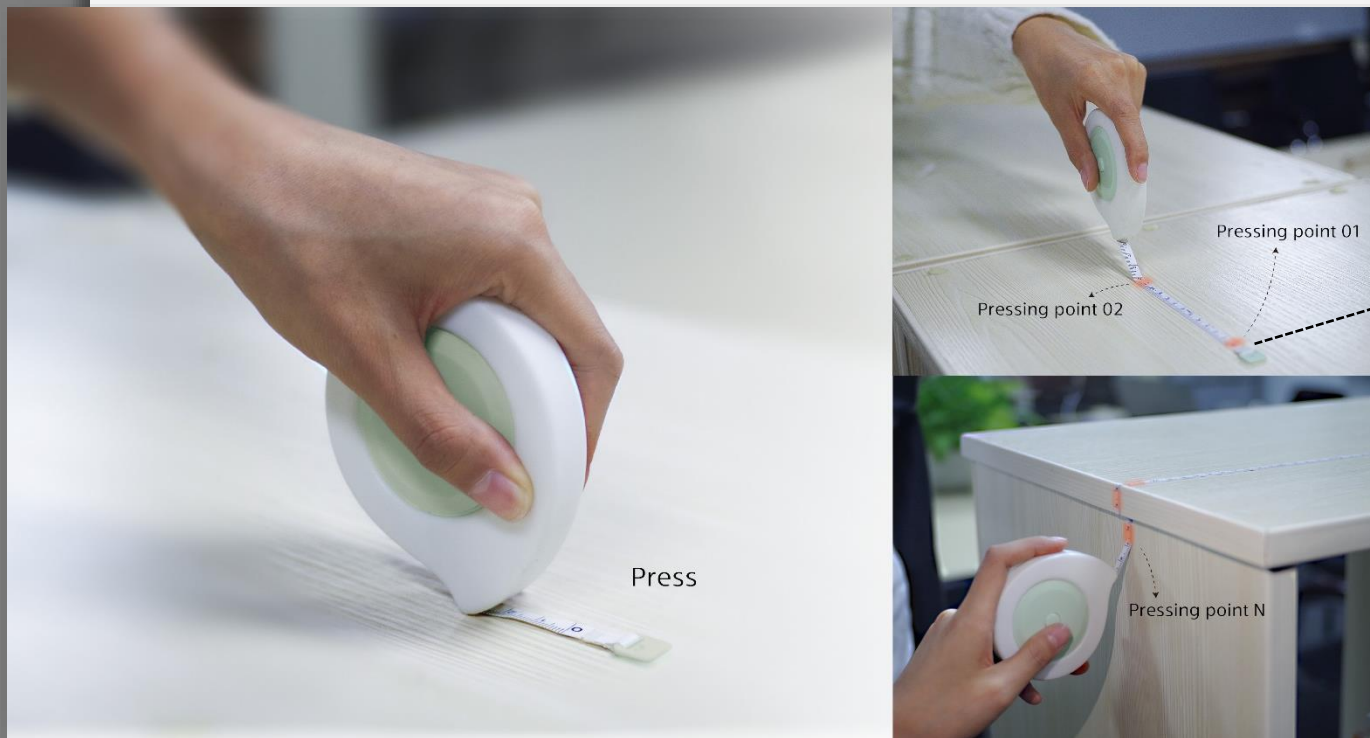

## "One hand" - measuring ruler

据研究，大多数残疾人处于独居生活状态，他们无法正常使用卷尺，“One hand”可以让独臂用户直接单手操作测量，并且可以进行转折曲面的测量。According to research, most people with disabilities live alone and cannot use the tape measure normally. "One hand" allows one-armed users to directly measure with one hand, and can measure turning surfaces.

## Design Advantage

在技术方面，“One hand”采用了纳米吸附技术，卷尺背面采用纳米泡沫做成的吸附垫，其工作原理类似于壁虎脚上的吸盘，每块吸附垫的表面由大量微气囊组成，如同一个个微型吸杯，单手用力轻轻一压即可将挤压部分气囊中气体排出，形成真空，进而形成吸附力使卷尺牢牢吸住平面。

In terms of technology, "One Hand" uses nano-adsorption technology. The back of the tape measure uses a nano-foam adsorption pad. Its working principle is similar to that of a suction cup on a gecko's foot. The surface of each adsorption pad is composed of a large number of micro airbags, like one A miniature suction cup, one-handed force and light pressure can exhaust the air in the squeezed part of the airbag, forming a vacuum, and then forming an adsorption force so that the tape measure firmly sucks the flat surface.