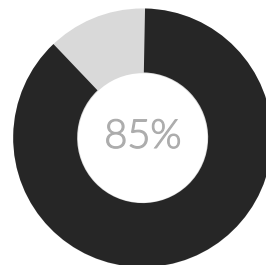

Professional skills

RHINO/建模软件

精通RHINO建模，独立完成3D模型制作

PROFICIENT IN RHINO MODELING, COMPLETE 3D MODEL PRODUCTION INDEPENDENTLY

KEYSHOTS/渲染软件

精通KEYSHOTS渲染表现，能独立出高品质效果图

PROFICIENT IN KEYSHOTS RENDERING PERFORMANCE, CAN INDEPENDENTLY PRODUCE HIGH-QUALITY RENDERINGS

C4D/三维软件

基本掌握C4D软件建模/动画制作等技能

BASICALLY MASTER C4D SOFTWARE MODELING/ANIMATION PRODUCTION SKILLS

PS/平面位图软件

精通PS软件使用，具备独立精修能力

PROFICIENT IN THE USE OF PS SOFTWARE, WITH INDEPENDENT REFINEMENT ABILITY

AI/矢量图软件

熟练掌握AI矢量图软件，具备基本操作水平

GOOD COMMAND OF AI VECTOR DRAWING SOFTWARE, BASIC OPERATION LEVEL

AE/视频处理软件

基本掌握PR、AE等视频剪辑处理技能

BASICALLY MASTER PR, AE AND OTHER VIDEO EDITING PROCESSING SKILLS

RHINO