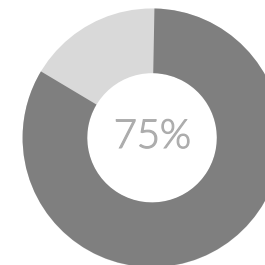

Professional skills

RHINO/建模软件

精通RHINO建模，独立完成3D模型制作

PROFICIENT IN RHINO MODELING, COMPLETE 3D MODEL PRODUCTION INDEPENDENTLY

KEYSHOTS/渲染软件

精通KEYSHOTS渲染表现，能独立出高品质效果图

PROFICIENT IN KEYSHOTS RENDERING PERFORMANCE, CAN INDEPENDENTLY PRODUCE HIGH-QUALITY RENDERINGS

C4D/三维软件

基本掌握C4D软件建模/动画制作等技能

BASICALLY MASTER C4D SOFTWARE MODELING/ANIMATION PRODUCTION SKILLS

PS/平面位图软件

精通PS软件使用，具备独立精修能力

PROFICIENT IN THE USE OF PS SOFTWARE, WITH INDEPENDENT REFINEMENT ABILITY

AI/矢量图软件

熟练掌握AI矢量图软件，具备基本操作水平

GOOD COMMAND OF AI VECTOR DRAWING SOFTWARE, BASIC OPERATION LEVEL

AE/视频处理软件

基本掌握PR、AE等视频剪辑处理技能

BASICALLY MASTER PR, AE AND OTHER VIDEO EDITING PROCESSING SKILLS

RHINO

KEYSHOTS

PS PS

AI AI

C4D

AE AE