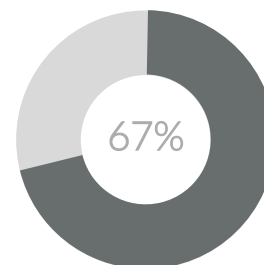

Professional skills

RHINO/建模软件

精通RHINO建模，独立完成3D模型制作

PROFICIENT IN RHINO MODELING, COMPLETE 3D MODEL PRODUCTION INDEPENDENTLY

KEYSHOTS/渲染软件

精通KEYSHOTS渲染表现，能独立出高品质效果图

PROFICIENT IN KEYSHOTS RENDERING PERFORMANCE, CAN INDEPENDENTLY PRODUCE HIGH-QUALITY RENDERINGS

C4D/三维软件

基本掌握C4D软件建模/动画制作等技能

BASICALLY MASTER C4D SOFTWARE MODELING/ANIMATION PRODUCTION SKILLS

PS/平面位图软件

精通PS软件使用，具备独立精修能力

PROFICIENT IN THE USE OF PS SOFTWARE, WITH INDEPENDENT REFINEMENT ABILITY

AI/矢量图软件

熟练掌握AI矢量图软件，具备基本操作水平

GOOD COMMAND OF AI VECTOR DRAWING SOFTWARE, BASIC OPERATION LEVEL

AE/视频处理软件

基本掌握PR、AE等视频剪辑处理技能

BASICALLY MASTER PR, AE AND OTHER VIDEO EDITING PROCESSING SKILLS

RHINO

KEYSHOTS

PS PS

AI AI

C4D

AE AE