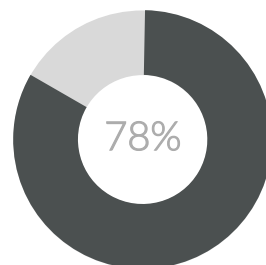

Professional skills

RHINO/建模软件

精通RHINO建模，独立完成3D模型制作

PROFICIENT IN RHINO MODELING, COMPLETE 3D MODEL PRODUCTION INDEPENDENTLY

KEYSHOTS/渲染软件

精通KEYSHOTS渲染表现，能独立出高品质效果图

PROFICIENT IN KEYSHOTS RENDERING PERFORMANCE, CAN INDEPENDENTLY PRODUCE HIGH-QUALITY RENDERINGS

C4D/三维软件

基本掌握C4D软件建模/动画制作等技能

BASICALLY MASTER C4D SOFTWARE MODELING/ANIMATION PRODUCTION SKILLS

PS/平面位图软件

精通PS软件使用，具备独立精修能力

PROFICIENT IN THE USE OF PS SOFTWARE, WITH INDEPENDENT REFINEMENT ABILITY

AI/矢量图软件

熟练掌握AI矢量图软件，具备基本操作水平

GOOD COMMAND OF AI VECTOR DRAWING SOFTWARE, BASIC OPERATION LEVEL

AE/视频处理软件

基本掌握PR、AE等视频剪辑处理技能

BASICALLY MASTER PR, AE AND OTHER VIDEO EDITING PROCESSING SKILLS

RHINO

KEYSHOTS

PS PS

AI AI

C4D

AE AE