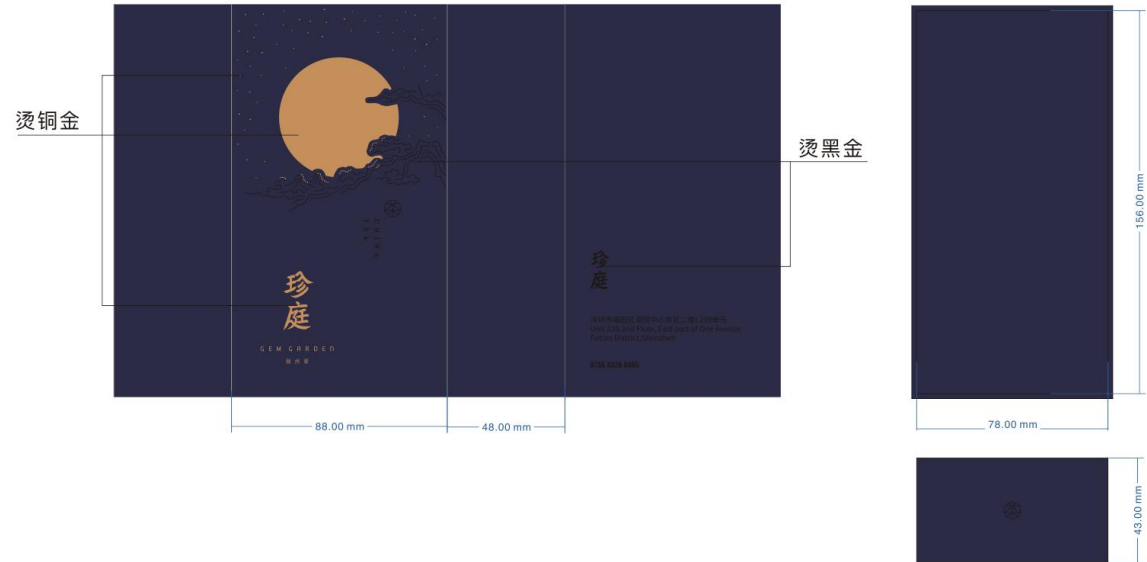

双烹
Red bean
Watermelon

老香黄
Buddha's hand

CHINA
TEA

We need to design the innermost elements of the whole package, including the product name fonts, seals, moon cakes and tea label.