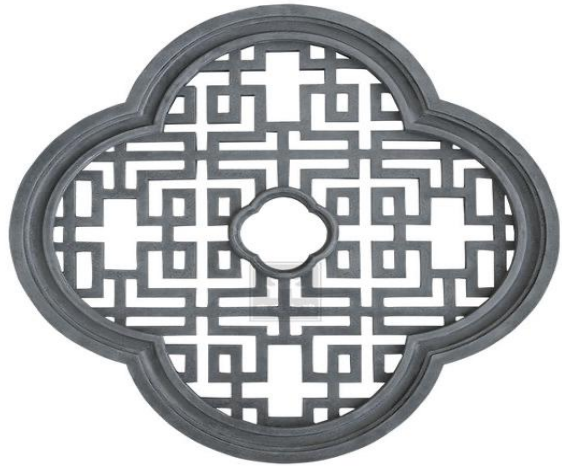

In the picture, we use dots to form lines, and then use lines to depict the pan-plants(pine trees) in Chaoshan people's home. From a distance it is a pine tree, but from a closer look, it is the Chaoshan house, mountains and clouds. The Chaoshan area is a coastal area surrounded by mountains of various sizes. Therefore, the relevant elements constitute the impression of Chaoshan.

The chaoshan old house window. Mid-Autumn Festival is a traditional Chinese festival. The moon is round on Mid-Autumn Festival which represents completeness. The client does not want influence the taste of excessive design, hopes to display the brand, Mid-Autumn Festival and Chaoshan elements in a low-key and ingenious manner.

The package pictured above is closed on the left and open on the right. The outer box combines the full moon inside the box with the illustration on the outside of the box through partial space, forming the corresponding creativity inside and outside. When the light and angle are appropriate, the creativity on the package will present a better effect.