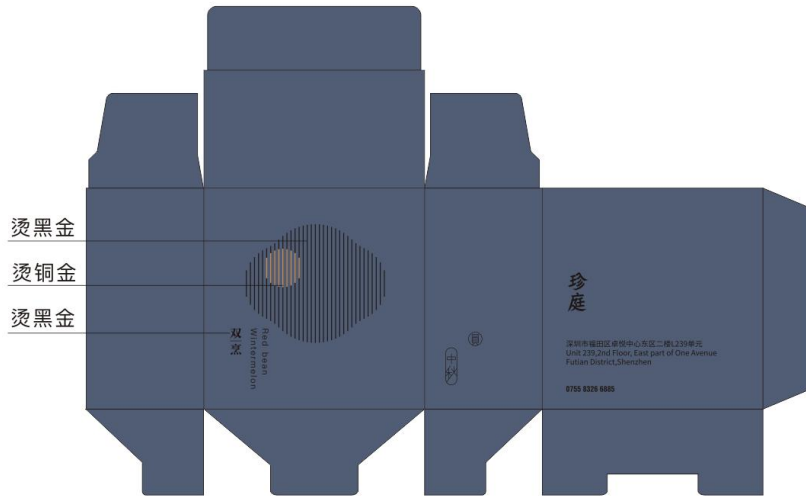

双烹
Red bean
Watermelon

老香黄
Buddha's hand

CHINA
TEA

We need to design the innermost elements of the whole package, including the product name fonts, seals, moon cakes and tea label.