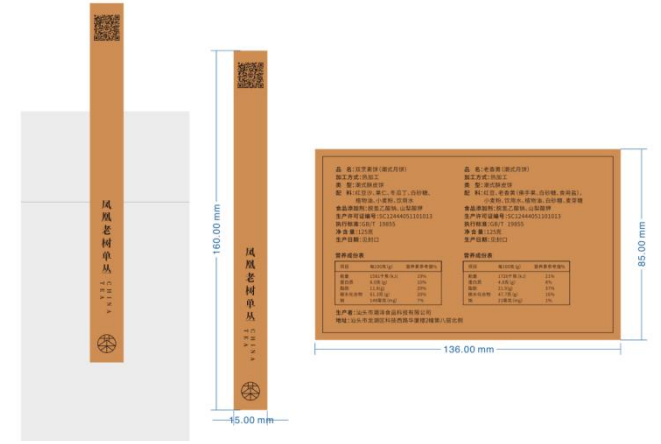

双烹
Red bean
Watermelon

老香黄
Buddha's hand

CHINA
TEA

We need to design the innermost elements of the whole package, including the product name fonts, seals, moon cakes and tea label.