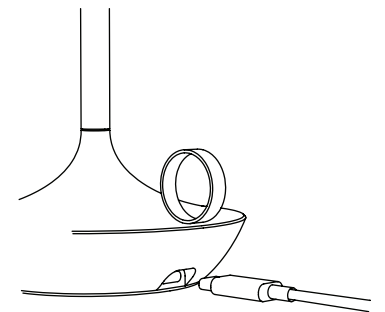

## Features

- Touch-sensored control
- 3 brightness settings plus pulse mode
- 1W warm LED
- USB-C rechargeable battery (cable included)
- Ergonomic carrying ring
- Recyclable aluminum body

Bring wick with you to illuminate your moment.

Touch upper ring to turn on, change brightness and turn off.

Charge using the included USB-C cable or any standard cable.