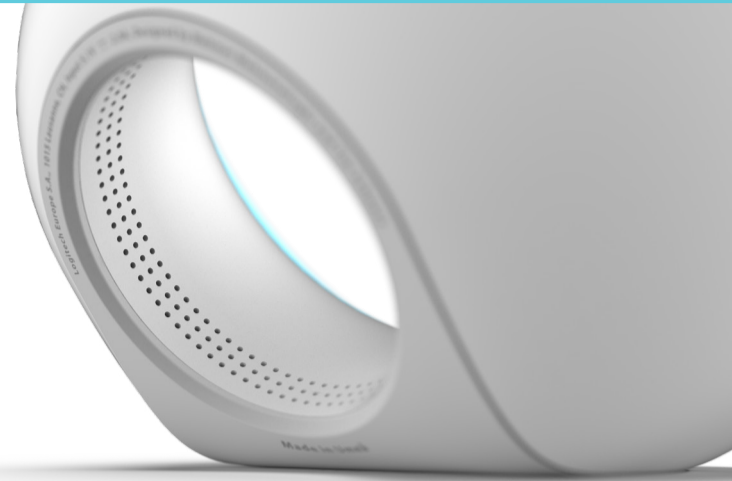

The shape of the rubberized back surface allows you to tip over the device which then rocks back and forth to absorb the momentum.