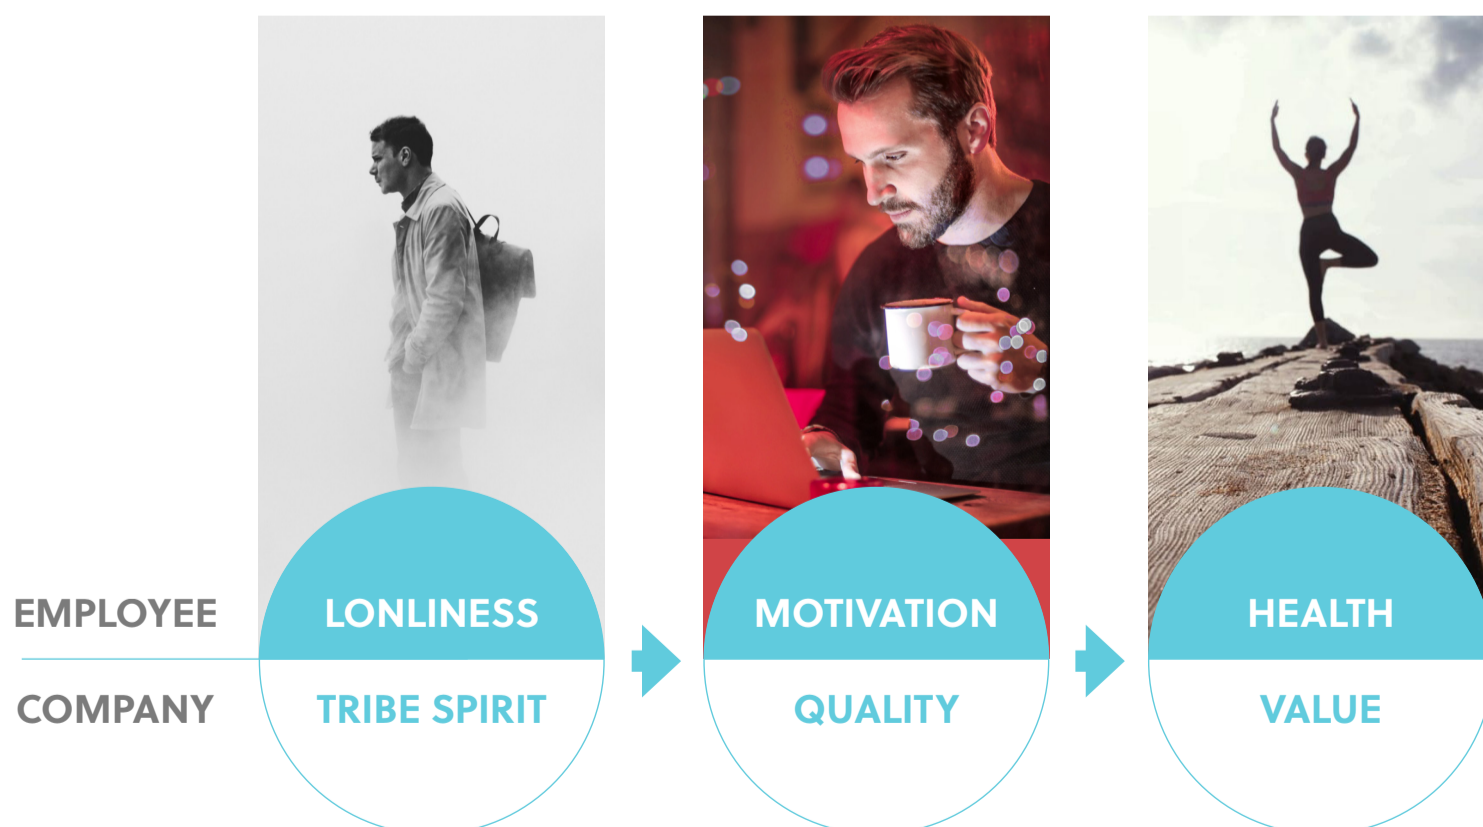

Hej
you're not alone

Future Agile
Increasing the social connection and tribe feeling between remote collaborators.

WHY

The number of remote workers rises and therefore also the **negative effects of isolation**. Loneliness affects your **motivation and happiness** which can ultimately decrease **work quality** and can even lead to **health issues**.

**"IT CALLS OUT TO YOU
COME WORK WITH US!"**

FOCUS MODE
SPEAKER/MIC MUTED

1  

Welcome on board!
Hej is given to you by your company.

2  

This is my office now.
Hej is placed on your desk.

3  

Visual presence.
Hej gives you a visual representation of your coworkers.

4  

"Hej, come work with us!"
Co-workers become visible as soon as they start working.

5  

Morning rituals
Hej facilitates rituals and office culture from your home office.

6  

Ambient presence
Each co-worker is represented with their own color which moves according to their movement.