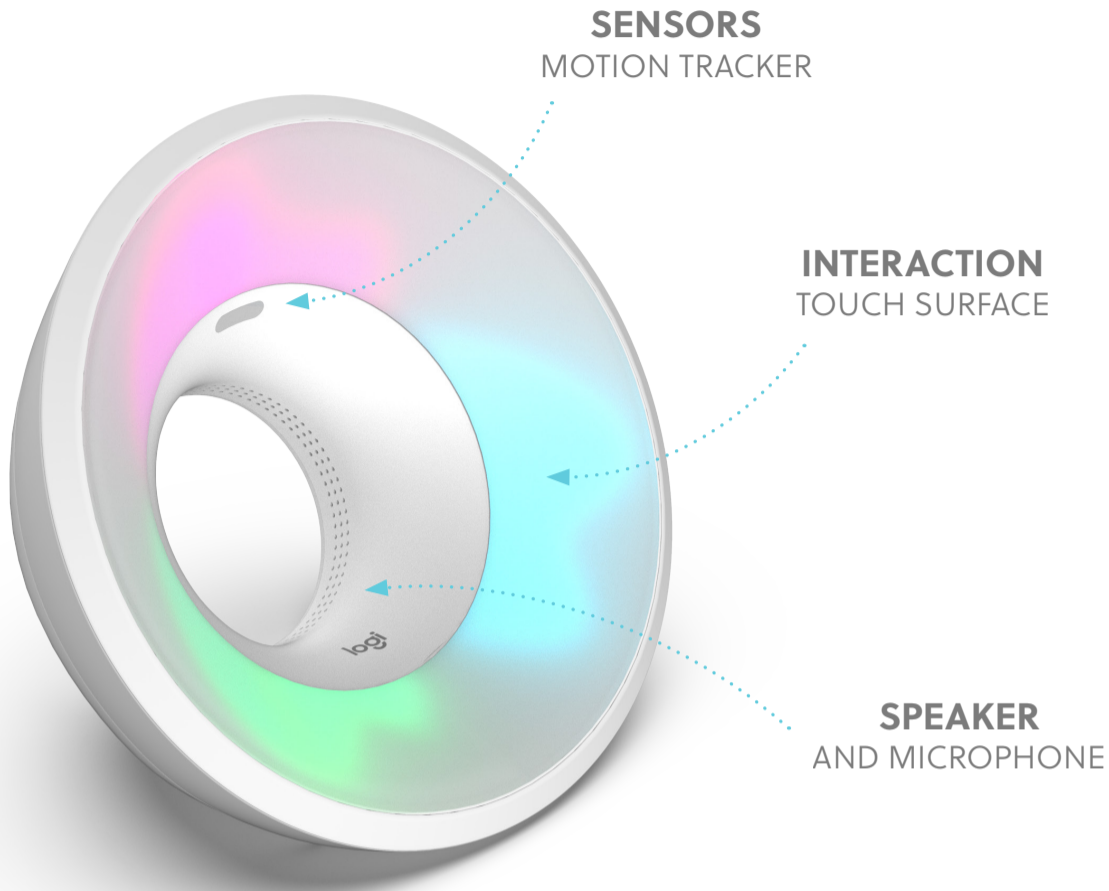

**"IT CALLS OUT TO YOU
COME WORK WITH US!"**

FOCUS MODE
SPEAKER/MIC MUTED

1  

Welcome on board!
Hej is given to you by your company.

2  

This is my office now.
Hej is placed on your desk.

3  

Visual presence.
Hej gives you a visual representation of your coworkers.

9  

They are still there.
Even if you don't want to talk, you can still sense peoples presence.

10  

Shoulder tap
People can get your attention by tapping on your color-cloud on their device. You will see this as a color pulse.

13  

See you!
When work is done you wave at your team mates and leave the "office".

The shape of the rubberized back surface allows you to tip over the device which then rocks back and forth to absorb the momentum.

The back surface is an oblong that derives from an offset of the center hole and then wraps around the curvature of the body.

The hole in the center turns the circular shape into a ring which is a metaphor for a group of people. A circle of friends.