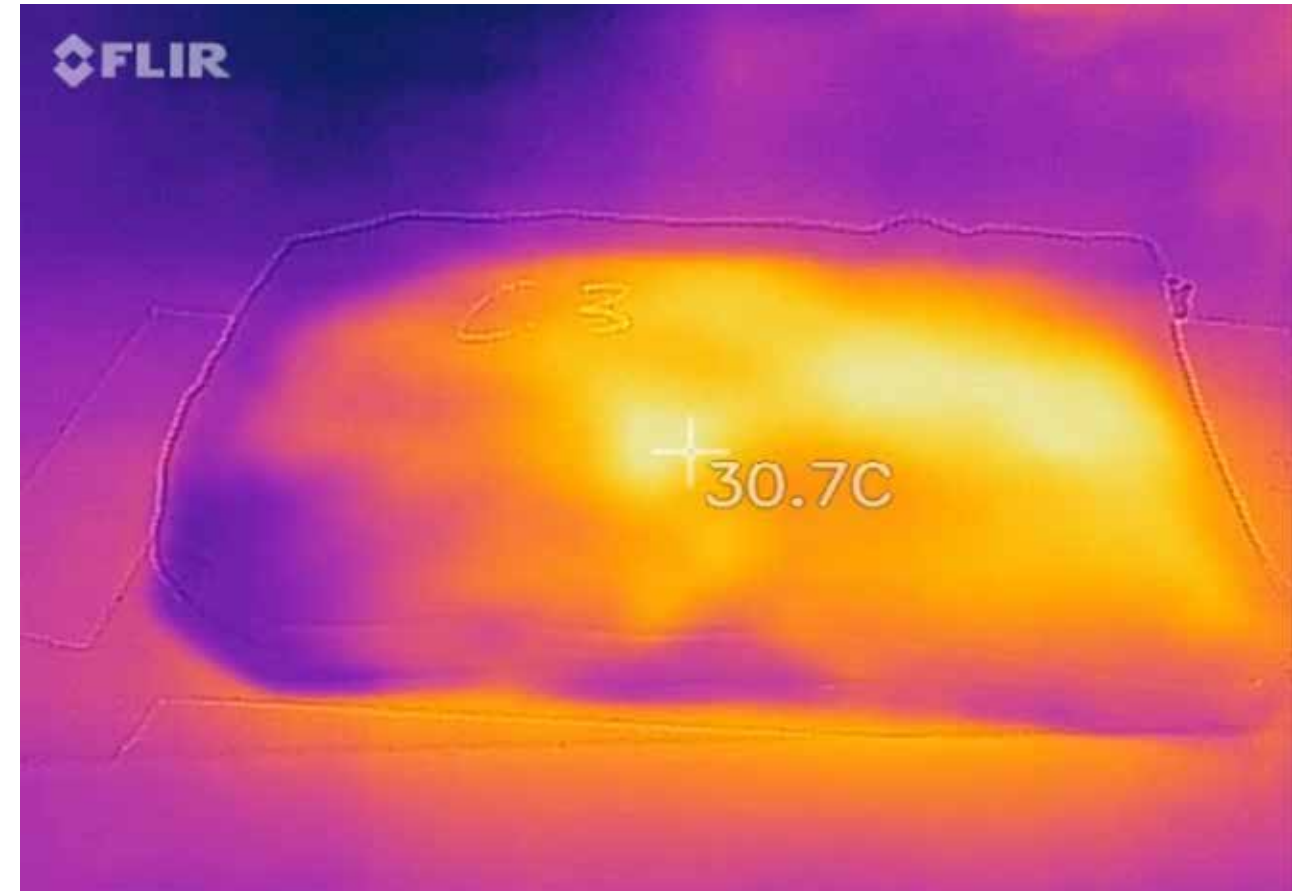

CONTEXT

MATERIAL TESTING

HYPOTHERMIA

Mild 35-33°C
Shivering
Vasoconstriction

Moderate 32-30°C
Shivering Reduces
Impairment of
Motor Skill

Severe 29-26°C
Rigid
Unconscious
Absent Vitals

Severe >25°C
Spontaneous
Ventricular
Fibrillation
Cardiac Arrest