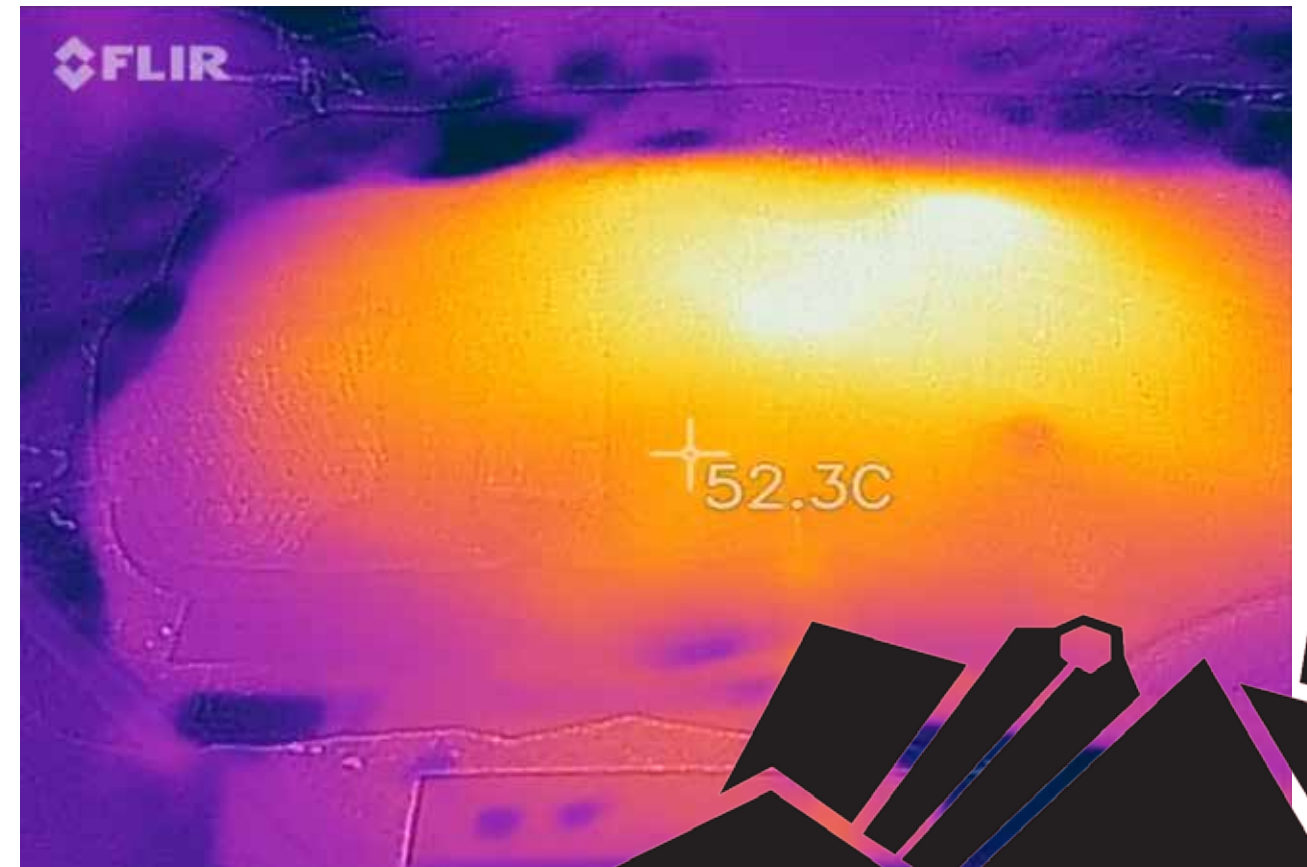

CONTEXT

MATERIAL TESTING

HYPOTHERMIA

Mild 35-33°C
Shivering
Vasoconstriction

Moderate 32-30°C
Shivering Reduces
Impairment of
Motor Skill

Severe 29-26°C
Rigid
Unconscious
Absent Vitals

Severe >25°C
Spontaneous
Ventricular
Fibrillation
Cardiac Arrest