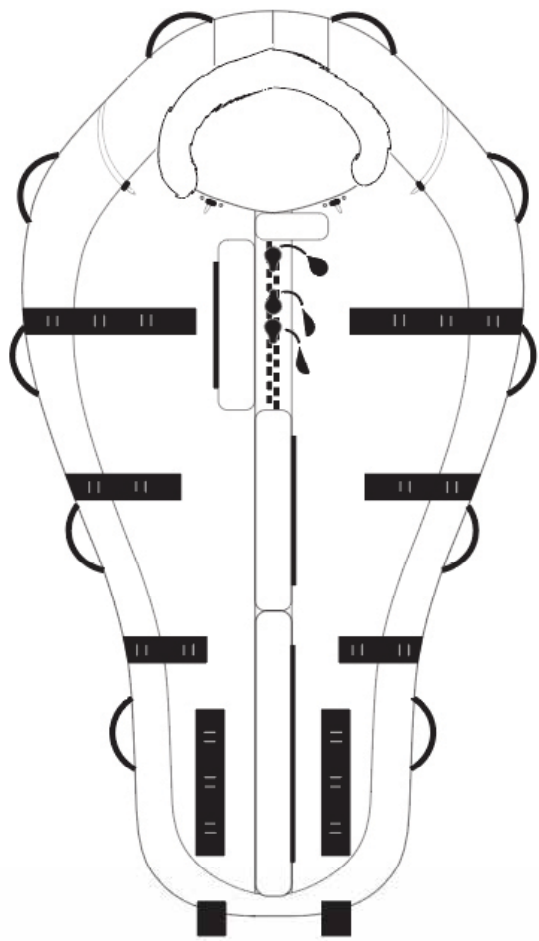

PATTERN FACE CARD

Style Number : Burrito

Season: Winter 2018
Size Range: One Size
Sample Size: N/A
Description: A passive rewarming device for people suffering from hypothermia for use in polar conditions.

Measurement	
eight	31cm
Length	220cm
Width	105cm

Piece List

Red Ripstop Nylon	Amount of Pieces
Top Body	x2
Side Panel	x2
Hood Top	x2
Fur Hood Additional	x1
Hood Rim	x1
Flap #1x	2
Flap #2x	4
Flap #3x	4
Flap #4x	4
Flap #5	x2
Zipper Side	x4
Side Cinch x	2
Liner	
Top Body	x2
Side Panel	x2
Bottom	x1
Hood Cinch	x1
Absorbent Liner	
Hood Top	x1
Bottom	x1
Side Panel	x2
Top Body	x2
Inflation Pillow Casex	1

Technical Flat:

Notes:
Machines Used: Straight stitch, Bartack, Flatlock, Heat press, seam Sealer, ultrasonic welder, walking foot,

BOM:

See BOM Page

PATTERN FACE CARD

Style Number : Burrito

Season: Winter 2018
Size Range: One Size
Sample Size: N/A
Description: A passive rewarming device for people suffering from hypothermia for use in arctic scenarios.

Measurement	
eight	31cm
Length	220cm
Width	105cm

Piece List

Cordura	Amount of Pieces
Bottom	x1
Insulation	
Top Body	x6
Side Panel	x6
Hood Top	x3
Flap #1x	2
Flap #2x	2
Flap #3x	2
Flap #4x	2
Flap #5	x2
Bottom	x3
Fur	
	x1
Neoprene	
Handles	x10
Coated Nylon	
Inflation Body	x1
Inflation Side	x2