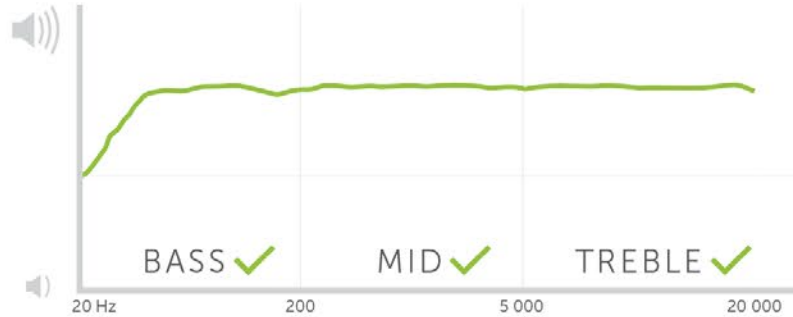

PR / 01 WITH ACTIVE PRESSION REFLEX

*Pat. Pending Active Pression Reflex