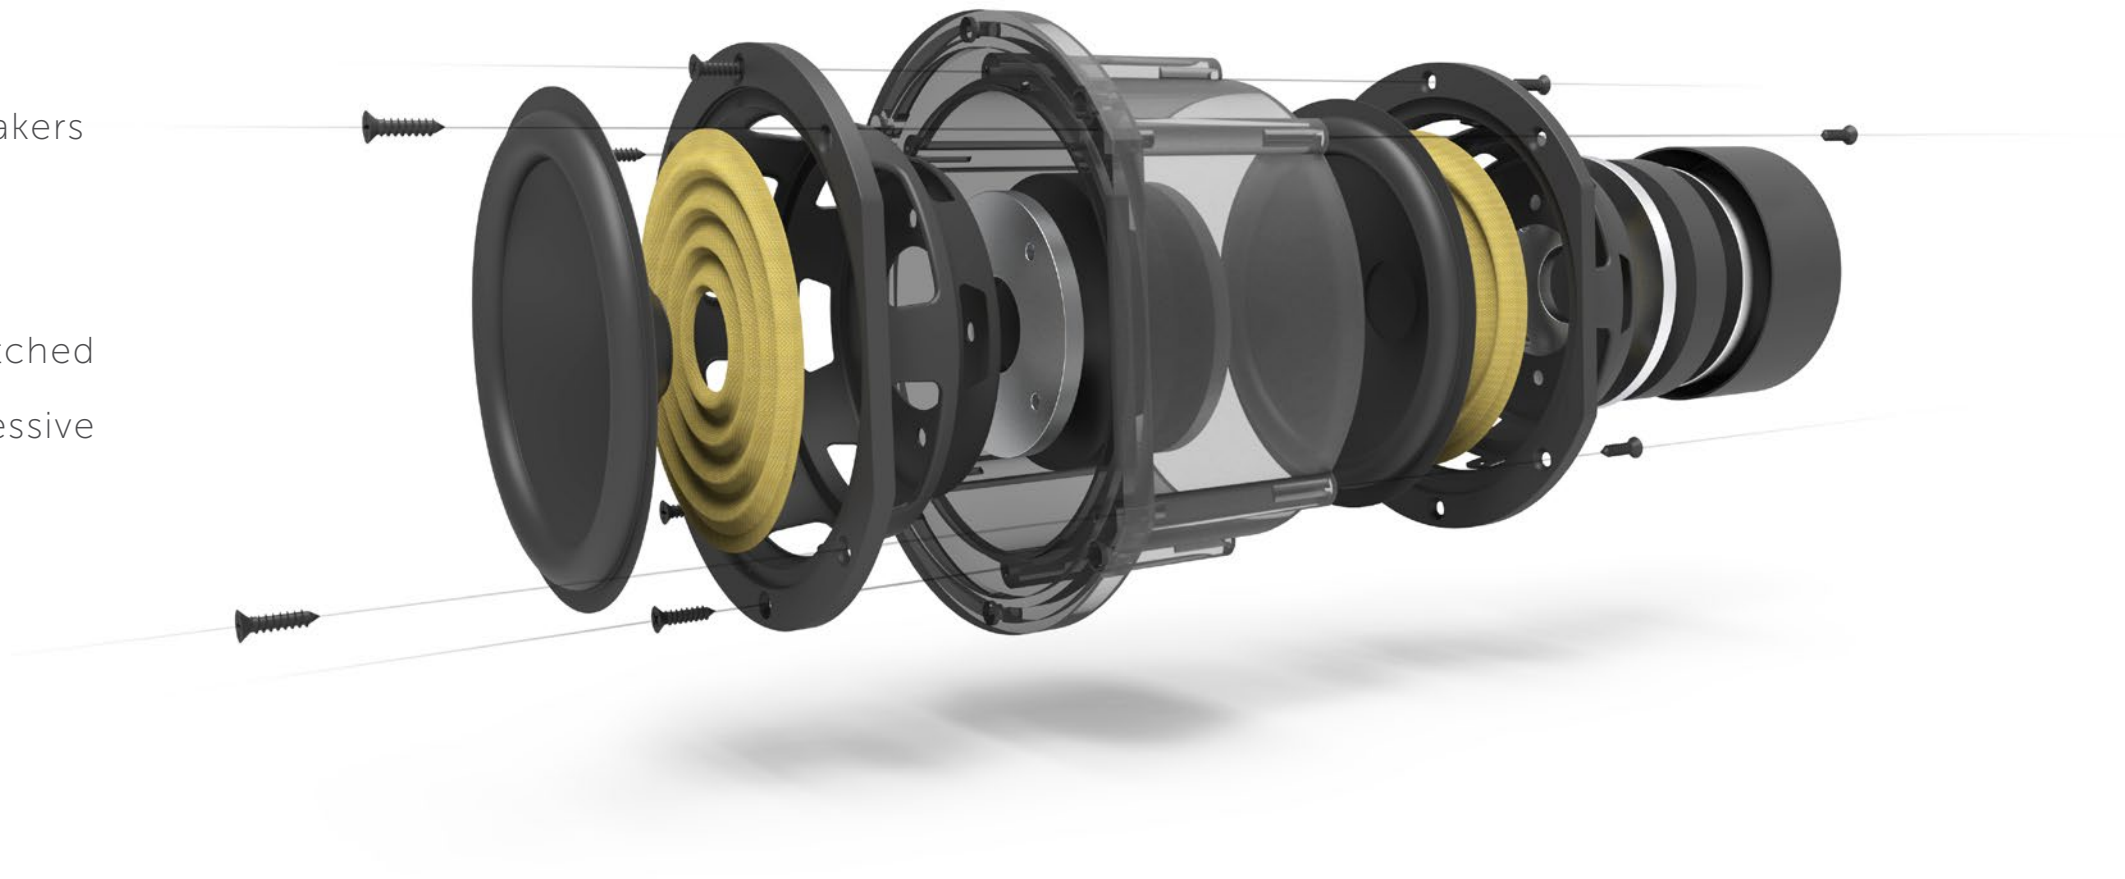

UNMATCHED SOUND FIDELITY

Active Pression Reflex* technology consists of two speakers inside a multi-amplified pneumatic system.

This exclusive design allows PR / 01 to produce unmatched sound fidelity, even low frequency sounds which is impressive for a speaker of its size.

PR / 01 delivers a powerful and natural sound.
Very close to that of a real orchestra.

*Pat. Pending Active Pression Reflex