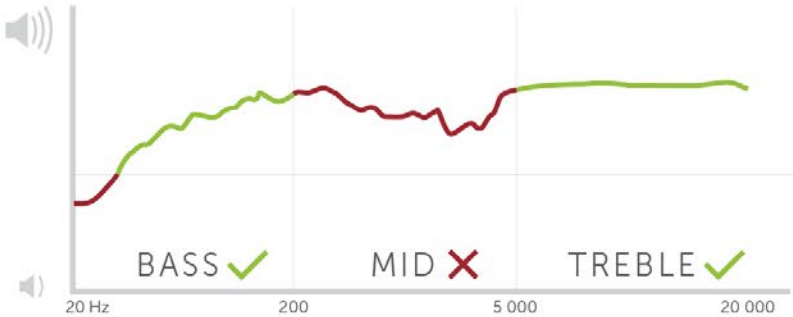

CLASSIC COMPACT SPEAKER