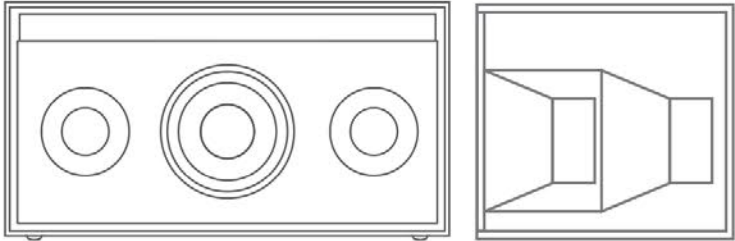

PR / 01 WITH ACTIVE PRESSION REFLEX