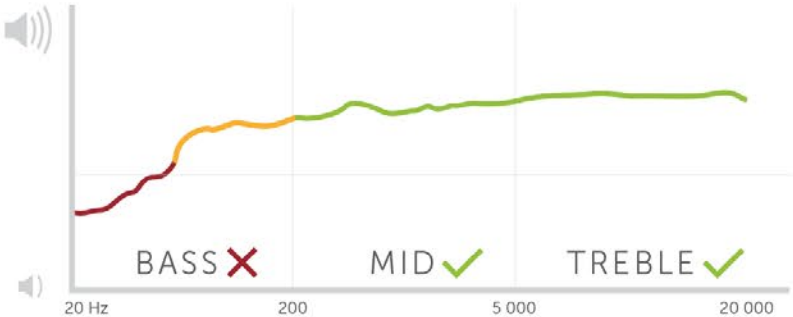

PR / 01 WITH ACTIVE PRESSION REFLEX