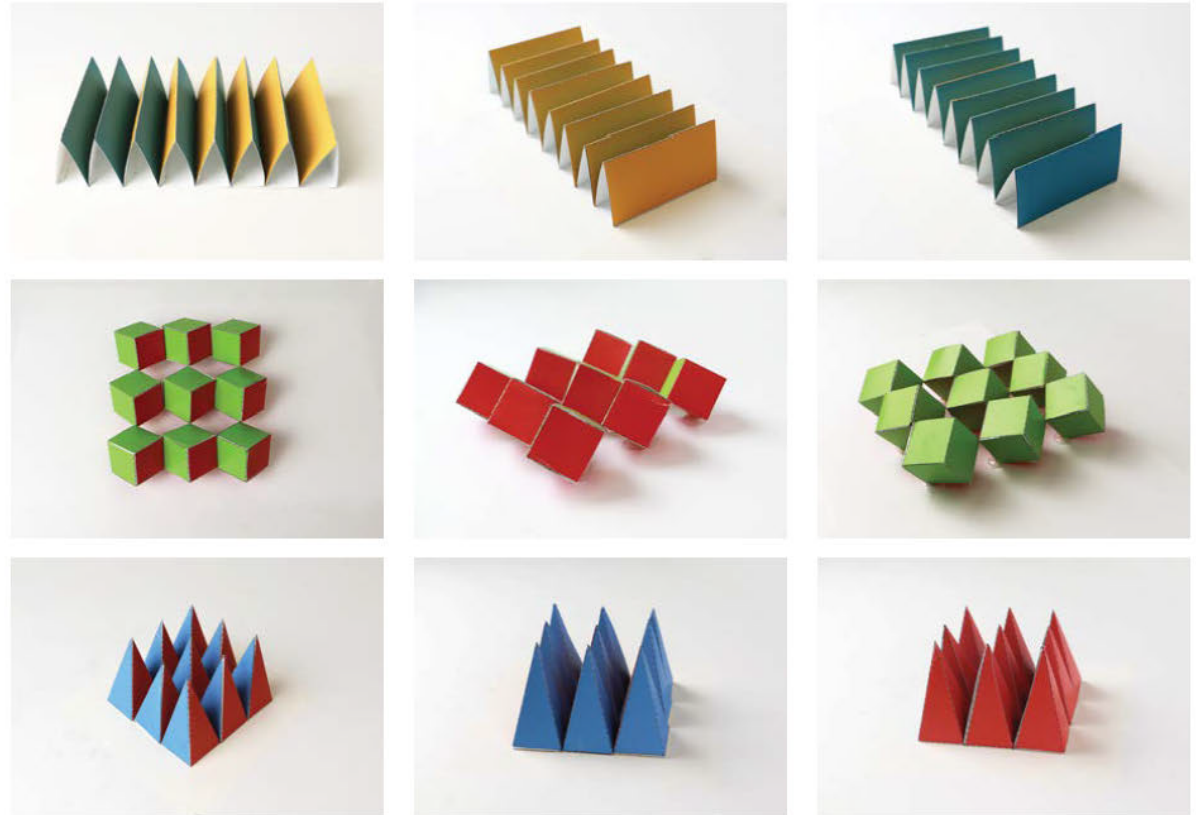

RESEARCH

Structural Color Testing Model

Morpho Butterfly

Wing's Structure

RESEARCH

# IDEATION

SKETCH MODEL

PROTOTYPE