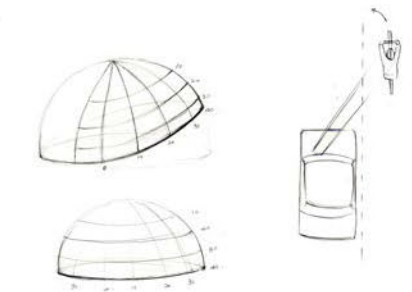

RESEARCH

Structural Color Testing Model

Morpho Butterfly

Wing's Structure

RESEARCH

# IDEATION

SKETCH MODEL

PROTOTYPE