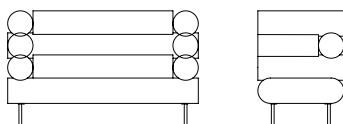

Upholstery

A variety of fabrics and leathers are available for specification. Please contact info@designbythem.com

Dimensions

3 Log High

2 Seater
1730 W x 780 D x 1035 H mm

2.5 Seater
2080 W x 780 D x 1035 H mm

Seat Height 430mm [450 Option]

Custom width & depth sizing available

4 Log High

2 Seater
1730 W x 780 D x 1235 H mm

2.5 Seater
2080 W x 780 D x 1235 H mm

Seat Height 430mm [450 Option]

Custom width & depth sizing available

5 Log High

2 Seater
1730 W x 780 D x 1435 H mm

2.5 Seater
2080 W x 780 D x 1435 H mm

Seat Height 430mm [450 Option]

Custom width & depth sizing available

Lumber Options

Fixed / Non Adjustable

Cabin Lounge

Upholstery

A variety of fabrics and leathers are available for specification.

Please contact info@designbythem.com

Dimensions

2 Seater

1730 W x 780 D x 835 H mm

Custom width & depth sizing available

Seat Height 430mm [450 Option]