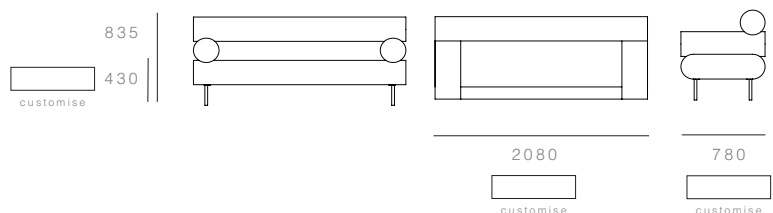

5 Log High

2 Seater
1730 W x 780 D x 1435 H mm

2.5 Seater
2080 W x 780 D x 1435 H mm

Seat Height 430mm [450 Option]

Custom width & depth sizing available

Lumber Options

Fixed / Non Adjustable

Cabin Lounge

Upholstery

A variety of fabrics and leathers are available for specification.

Please contact info@designbythem.com

Dimensions

2 Seater

1730 W x 780 D x 835 H mm

Custom width & depth sizing available

Seat Height 430mm [450 Option]

Lumber Options

Adjustable Fixed / Non Adjustable

2.5 Seater

2080 W x 780 D x 835 H mm

Custom width & depth sizing available

Seat Height 430mm [450 Option]

Lumber Options

Adjustable Fixed / Non Adjustable

Upholstery

A variety of fabrics and leathers are available for specification. Please contact info@designbythem.com

Dimensions

980 W x 780 D x 835 H mm

Custom width & depth sizing available

Seat Height 430mm [450 Option]