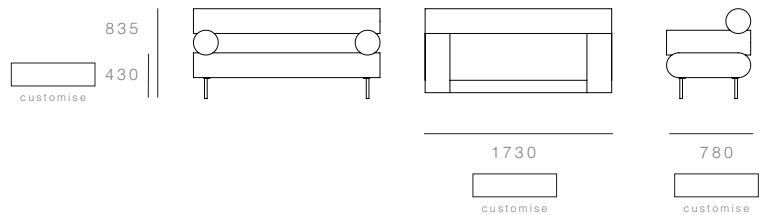

5 Log High

2 Seater
1730 W x 780 D x 1435 H mm

2.5 Seater
2080 W x 780 D x 1435 H mm

Seat Height 430mm [450 Option]

Custom width & depth sizing available

Lumber Options

Fixed / Non Adjustable

Cabin Lounge

Upholstery

A variety of fabrics and leathers are available for specification.

Please contact info@designbythem.com

Dimensions

2 Seater

1730 W x 780 D x 835 H mm

Custom width & depth sizing available

Seat Height 430mm [450 Option]

Lumber Options

Adjustable Fixed / Non Adjustable

2.5 Seater

2080 W x 780 D x 835 H mm

Custom width & depth sizing available

Seat Height 430mm [450 Option]

Lumber Options

Adjustable Fixed / Non Adjustable

Upholstery

A variety of fabrics and leathers are available for specification. Please contact info@designbythem.com

Dimensions

980 W x 780 D x 835 H mm

Custom width & depth sizing available

Seat Height 430mm [450 Option]