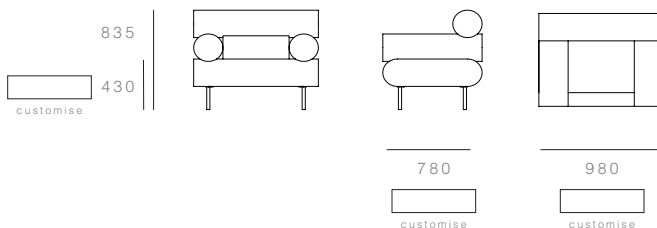

Seat Height 430mm [450 Option]

Custom width & depth sizing available

4 Log High

2 Seater
1730 W x 780 D x 1235 H mm

2.5 Seater
2080 W x 780 D x 1235 H mm

Seat Height 430mm [450 Option]

Custom width & depth sizing available

Upholstery

A variety of fabrics and leathers are available for specification.

Please contact info@designbythem.com

Dimensions

2 Seater

1730 W x 780 D x 835 H mm

Custom width & depth sizing available

Seat Height 430mm [450 Option]

Lumber Options

Adjustable Fixed / Non Adjustable

2.5 Seater

2080 W x 780 D x 835 H mm

Custom width & depth sizing available

Seat Height 430mm [450 Option]

Lumber Options

Adjustable Fixed / Non Adjustable

Upholstery

A variety of fabrics and leathers are available for specification. Please contact info@designbythem.com

Dimensions

980 W x 780 D x 835 H mm

Custom width & depth sizing available

Seat Height 430mm [450 Option]