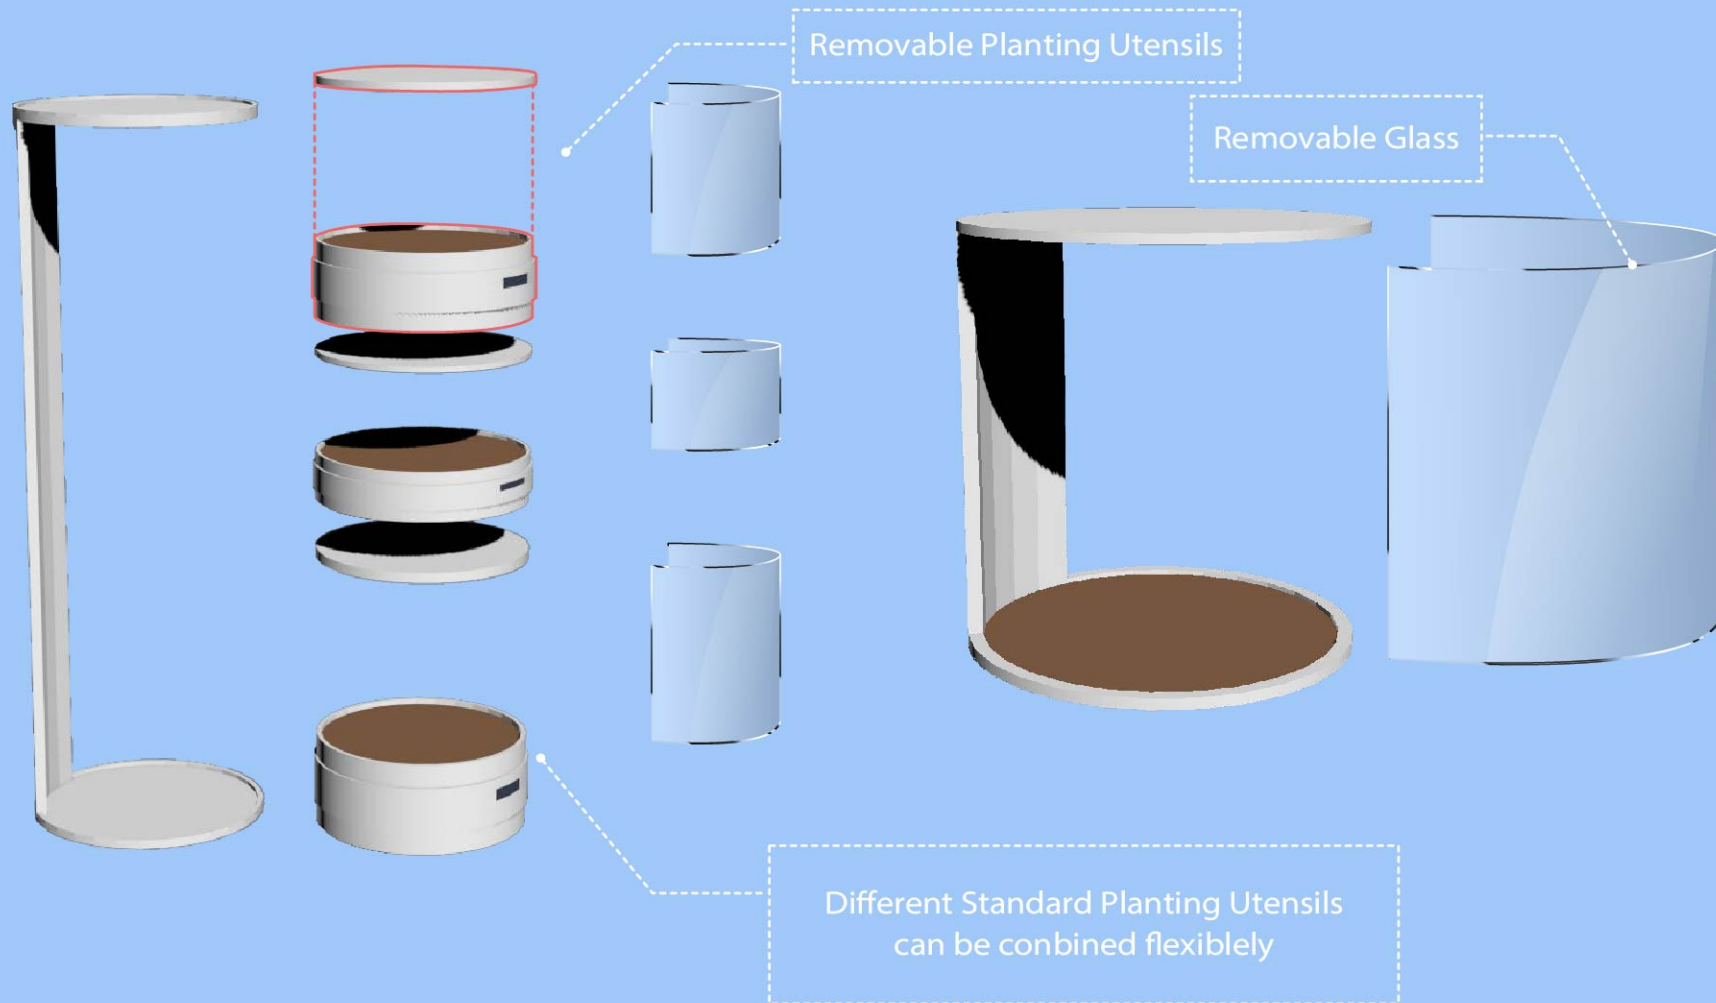

Electrochromic Glass  
(Change according to  
plants' traits)

Lighting Landscape  
at nights

Planting Utensils  
can be rented

Greenhouse Mode

Flexible Planting  
Utensils can be easily  
combined and separated

Water planting mode  
or soil cultivation  
mode planting Utensils

Flexible Glass  
(common planting mode )

Plants' characteristics  
Panel

Unlock buying by face scan

Checkout in the front of activity center