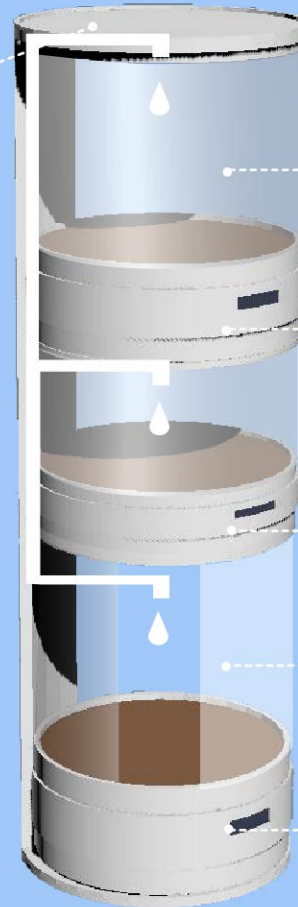

Electrochromic Glass  
(Change according to  
plants' traits)

Lighting Landscape  
at nights

Planting Utensils  
can be rented

Greenhouse Mode

Flexible Planting  
Utensils can be easily  
combined and separated

Water planting mode  
or soil cultivation  
mode planting Utensils

Flexible Glass  
(common planting mode )

Plants' characteristics  
Panel

Unlock buying by face scan

Checkout in the front of activity center