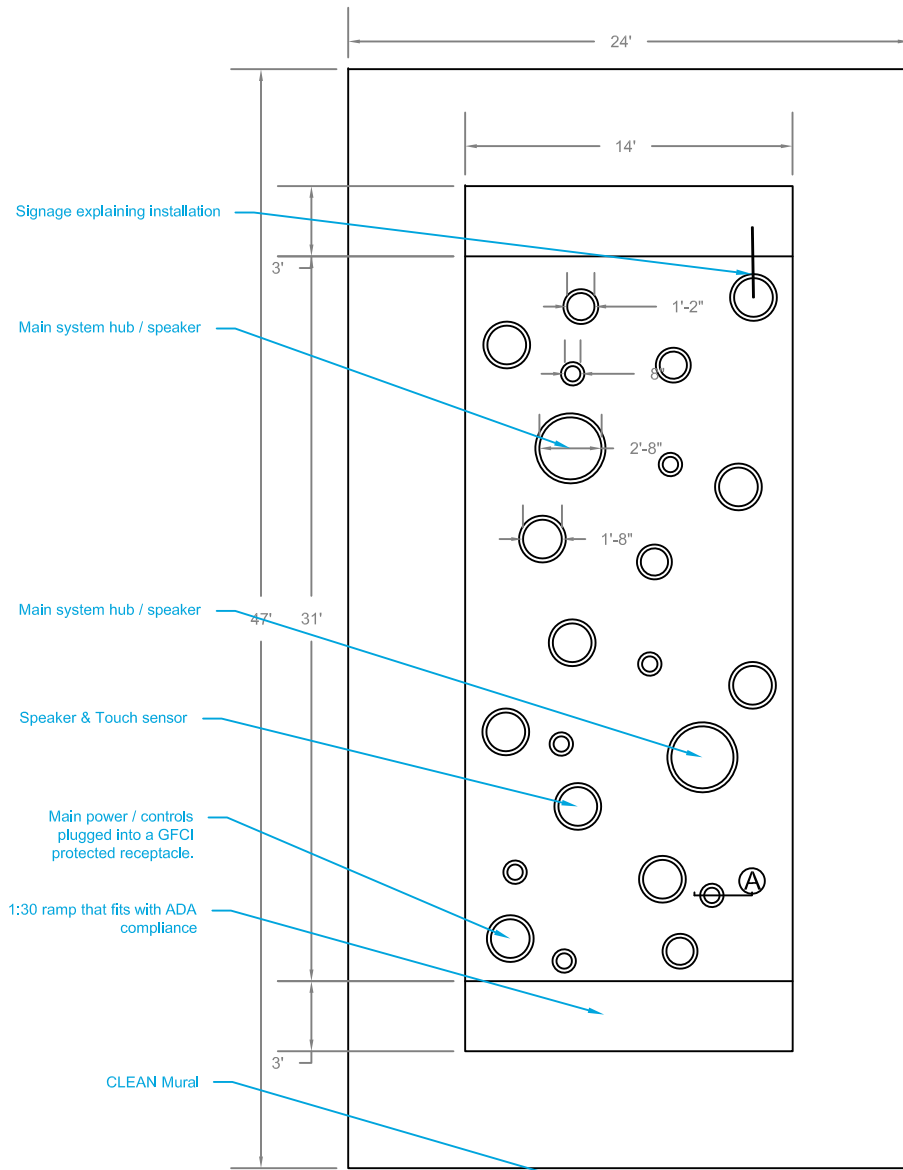

The image features a white background with decorative elements in the corners. In the top-left, there are a red arrow, a yellow arrow, and a large green arrow. In the top-right, there is a blue arrow, a yellow arrow, and a large orange arrow. In the bottom-left, there is a large red arrow, a green arrow, and a yellow arrow. In the bottom-right, there is a large yellow arrow, a green arrow, and a red arrow. All arrows are thick and have a small notch at the bottom, pointing clockwise.

HANGOUT

CLEAN Mural by The Laundry Project
(Colors will be blue like installation)

Raised platform with non-slip coating

Original grade

East Elevation

Scale: 1/4" = 1'0"

Signage for Installation

North Elevation

Scale: 1/4" = 1'0"

SITE: Galvez Goodies - New Orleans, LA 70117	A1 DRAWING NO.		12 PROJECT NO.	11/02/16 DATE.		The Urban Conga Inc. 2744 N Florida Ave Tampa FL 33602 954-591-1470
	Varies SCALE AT A4.	CG DRAWN.	RS CHECKED.	REVISION.		
TITLE: The Hangout						

Site Plan
Scale: 1/8" = 1'0"

Section A
Scale: 1 1/2" = 1'0"

SITE: Galvez Goodies - New Orleans, LA 70117	A1 DRAWING NO.		12 PROJECT NO.	11/02/16 DATE.		The Urban Conga Inc. 2744 N Florida Ave Tampa FL 33602 954-591-1470
	TITLE: The Hangout	Varies SCALE AT A4.	ZP DRAWN.	RS CHECKED.		