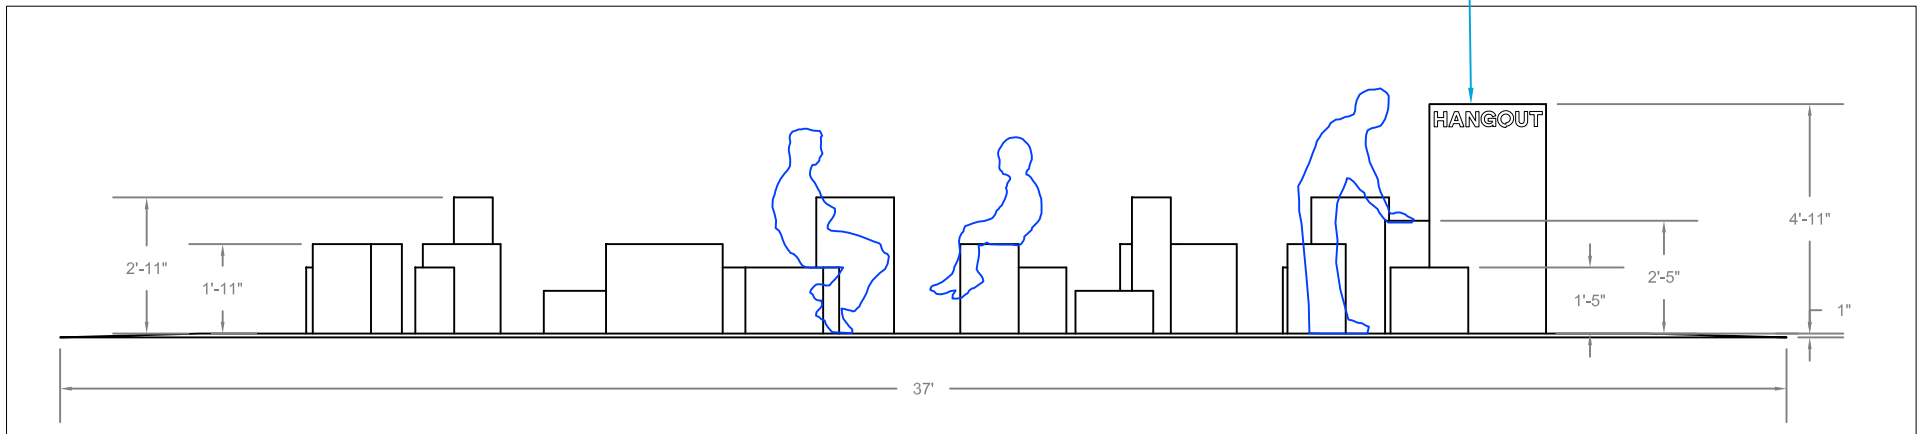

The image features a white background with decorative elements in the corners. In the top-left, there are a red arrow, a yellow arrow, and a large green arrow. In the top-right, there is a blue arrow, a yellow arrow, and a large orange arrow. In the bottom-left, there is a large red arrow, a green arrow, and a yellow arrow. In the bottom-right, there is a large yellow arrow, a green arrow, and a red arrow. All arrows are thick and have a small notch at the bottom, pointing clockwise.

HANGOUT

CLEAN Mural by The Laundry Project
(Colors will be blue like installation)

Raised platform with non-slip coating

Original grade

East Elevation

Scale: 1/4" = 1'0"

Signage for Installation

North Elevation

Scale: 1/4" = 1'0"

SITE: Galvez Goodies - New Orleans, LA 70117	A1 DRAWING NO.		12 PROJECT NO.	11/02/16 DATE.		The Urban Conga Inc. 2744 N Florida Ave Tampa FL 33602 954-591-1470
	Varies SCALE AT A4.	CG DRAWN.	RS CHECKED.	REVISION.		
TITLE: The Hangout						

Site Plan
Scale: 1/8" = 1'0"

Section A
Scale: 1 1/2" = 1'0"

SITE: Galvez Goodies - New Orleans, LA 70117	A1 DRAWING NO.		12 PROJECT NO.	11/02/16 DATE.		The Urban Conga Inc. 2744 N Florida Ave Tampa FL 33602 954-591-1470
	TITLE: The Hangout	Varies SCALE AT A4.	ZP DRAWN.	RS CHECKED.		