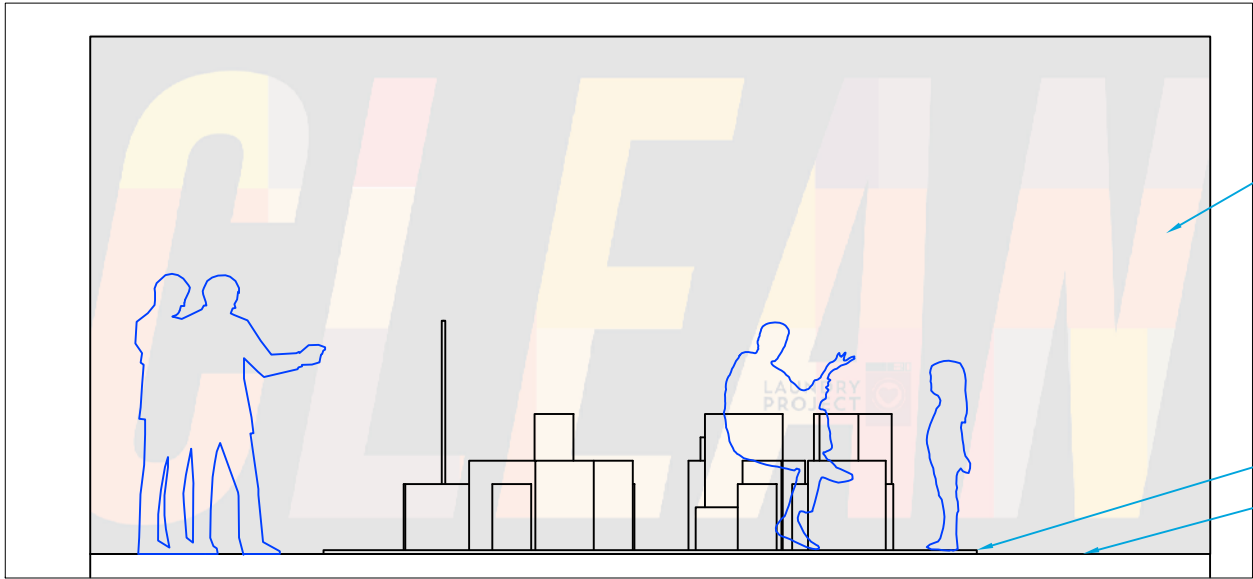

The image features a white background with decorative elements in the corners. In the top-left, there are a red arrow, a yellow arrow, and a large green arrow. In the top-right, there is a blue arrow, a yellow arrow, and a large orange arrow. In the bottom-left, there is a large red arrow, a green arrow, and a yellow arrow. In the bottom-right, there is a large yellow arrow, a green arrow, and a red arrow. All arrows are thick and have a small notch at the bottom, pointing clockwise.

HANGOUT

CLEAN Mural by The Laundry Project
(Colors will be blue like installation)

Raised platform with non-slip coating

Original grade

East Elevation

Scale: 1/4" = 1'0"

Signage for Installation

North Elevation

Scale: 1/4" = 1'0"

SITE: Galvez Goodies - New Orleans, LA 70117	A1 DRAWING NO.		12 PROJECT NO.	11/02/16 DATE.		The Urban Conga Inc. 2744 N Florida Ave Tampa FL 33602 954-591-1470
	Varies SCALE AT A4.	CG DRAWN.	RS CHECKED.	REVISION.		
TITLE: The Hangout						

Site Plan
Scale: 1/8" = 1'0"

Section A
Scale: 1 1/2" = 1'0"

SITE: Galvez Goodies - New Orleans, LA 70117	A1 DRAWING NO.		12 PROJECT NO.	11/02/16 DATE.		The Urban Conga Inc. 2744 N Florida Ave Tampa FL 33602 954-591-1470
	TITLE: The Hangout	Varies SCALE AT A4.	ZP DRAWN.	RS CHECKED.		