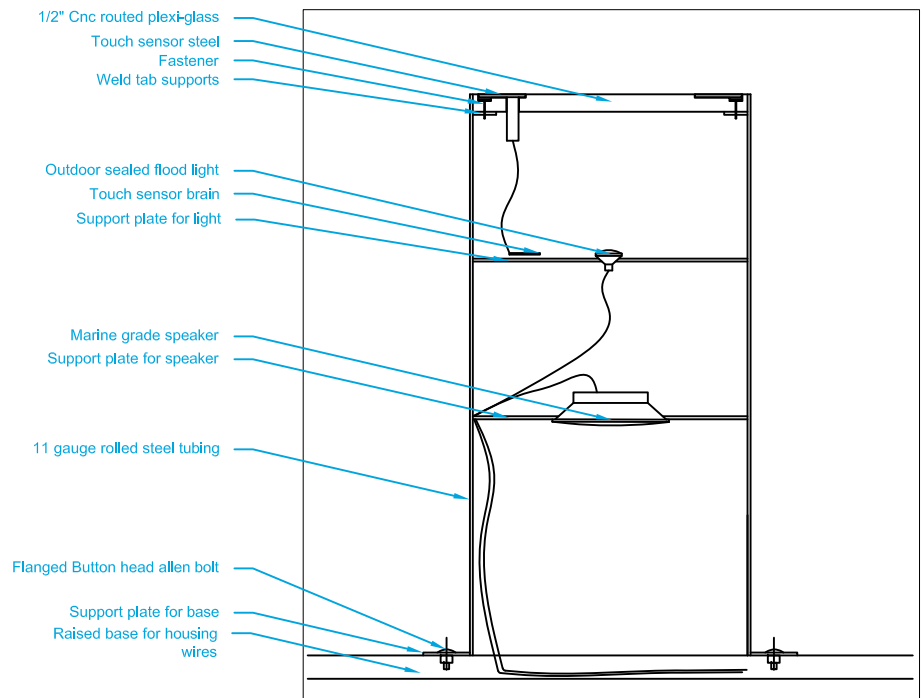

The image features a white background with decorative elements in the corners. In the top-left, there are a red arrow, a yellow arrow, and a large green arrow. In the top-right, there is a blue arrow, a yellow arrow, and a large orange arrow. In the bottom-left, there is a large red arrow, a green arrow, and a yellow arrow. In the bottom-right, there is a large yellow arrow, a green arrow, and a red arrow. All arrows are thick and have a small notch at the bottom, pointing clockwise.

HANGOUT

CLEAN Mural by The Laundry Project
(Colors will be blue like installation)

Raised platform with non-slip coating

Original grade

East Elevation

Scale: 1/4" = 1'0"

Signage for Installation

North Elevation

Scale: 1/4" = 1'0"

SITE: Galvez Goodies - New Orleans, LA 70117	A1 DRAWING NO.		12 PROJECT NO.	11/02/16 DATE.		The Urban Conga Inc. 2744 N Florida Ave Tampa FL 33602 954-591-1470
	Varies SCALE AT A4.	CG DRAWN.	RS CHECKED.	REVISION.		
TITLE: The Hangout						

Site Plan
Scale: 1/8" = 1'0"

Section A
Scale: 1 1/2" = 1'0"

SITE: Galvez Goodies - New Orleans, LA 70117	A1 DRAWING NO.		12 PROJECT NO.	11/02/16 DATE.		The Urban Conga Inc. 2744 N Florida Ave Tampa FL 33602 954-591-1470
	TITLE: The Hangout	Varies SCALE AT A4.	ZP DRAWN.	RS CHECKED.		