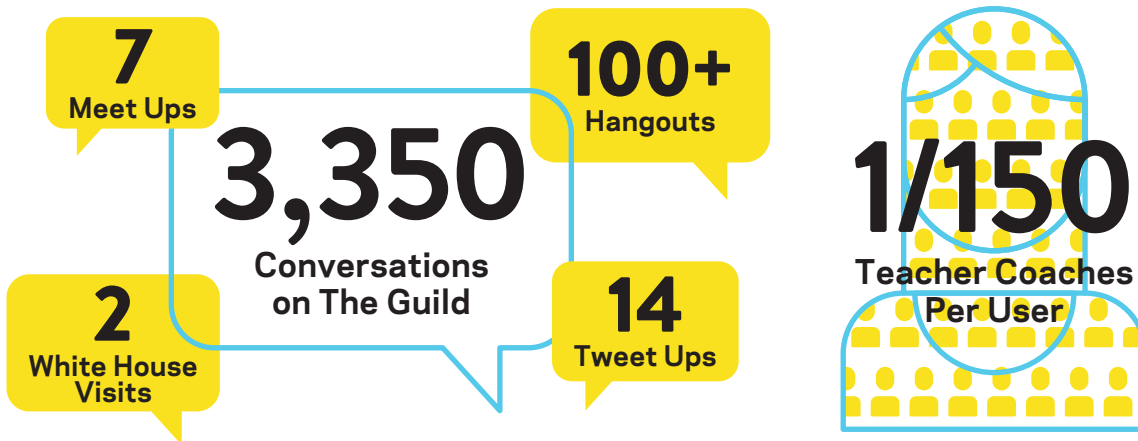

Mentorship

TEACHERS MENTORING EACH OTHER AND GROWING TOGETHER