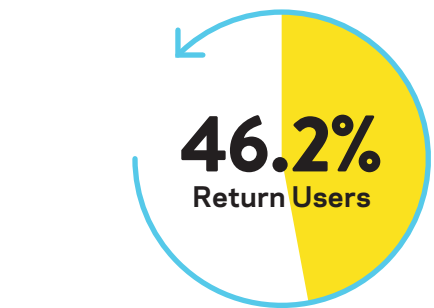

Mentorship

TEACHERS MENTORING EACH OTHER AND GROWING TOGETHER