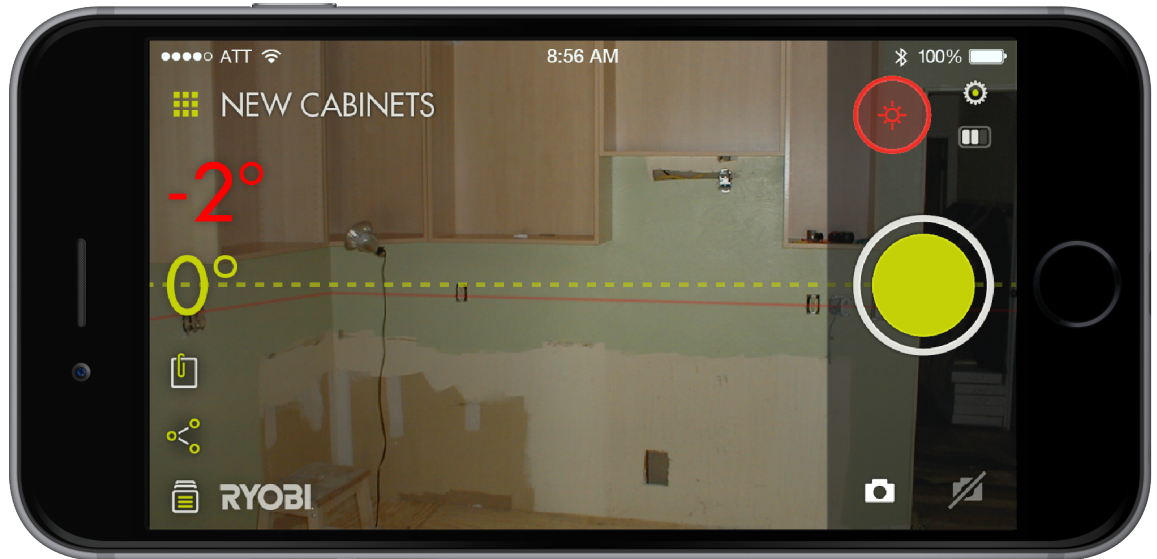

STUD FINDER

Uses smartphone-controlled calibration to locate studs under drywall up to 3/4"

The device can calculate center stud within 1/8"

Shows live tracking of stud location from your smartphone screen

RYOBI PHONE WORKS

INSPECTION SCOPE

Flexible scope provides visibility behind walls, inside pipes, and other hidden structures

Captures video or images from the app and activate the ultra-bright LED work light

Can be used up to 10' away from your smartphone via WiFi

RYOBI PHONE WORKS

LASER LEVEL

Activate the crosshair laser level from the app

Using the smartphone's sensors, detect 'level' or any custom angle

Recordings combine photo, measurement, and contextual data

RYOBI PHONE WORKS

INFRARED THERMOMETER

Measures temperatures between -22°F and 662°F

App HUD tracks surface temperatures in real time

Recordings combine photo, measurement, and contextual data

RYOBI PHONE WORKS