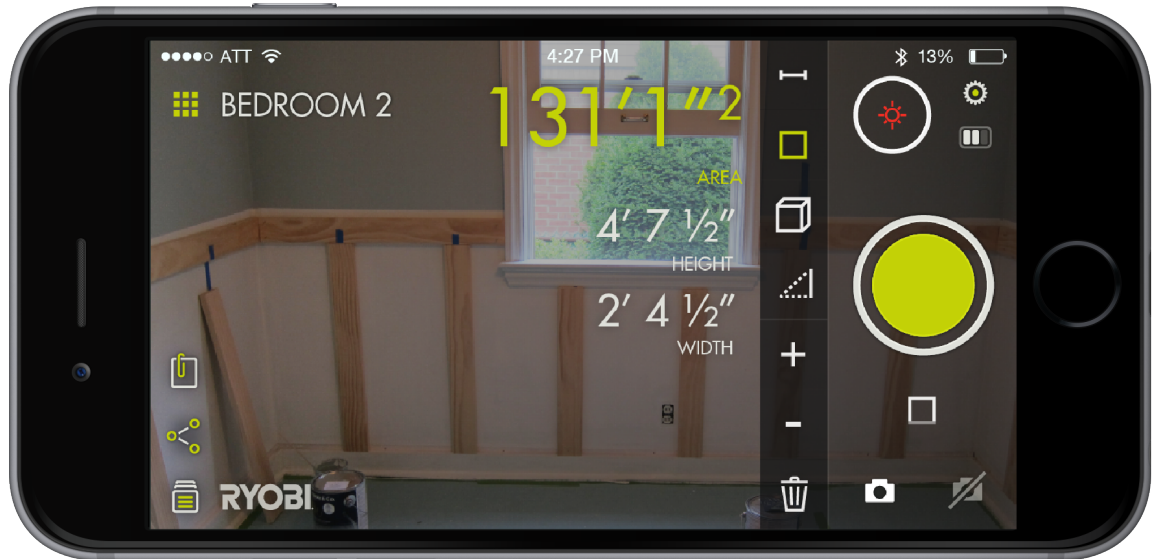

MOISTURE METER

Detects water content in building materials between 6%-44%

App displays moisture values against current location humidity conditions

Record and graph historical data

RYOBI PHONE WORKS

LASER DISTANCE MEASURER

Measures distances within 1/16" accuracy at 90'

Calculate length, area, volume, indirect and continuous measurement functions in the app

Recordings combine photo, measurement, and contextual

RYOBI PHONE WORKS

STUD FINDER

Uses smartphone-controlled calibration to locate studs under drywall up to 3/4"

The device can calculate center stud within 1/8"

Shows live tracking of stud location from your smartphone screen

RYOBI PHONE WORKS

INSPECTION SCOPE

Flexible scope provides visibility behind walls, inside pipes, and other hidden structures

Captures video or images from the app and activate the ultra-bright LED work light