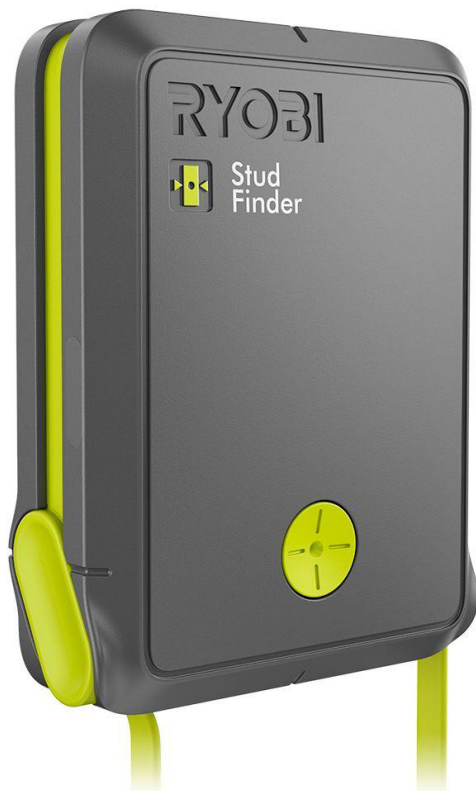

MOISTURE METER

Detects water content in building materials between 6%-44%

App displays moisture values against current location humidity conditions

Record and graph historical data

RYOBI PHONE WORKS

LASER DISTANCE MEASURER

Measures distances within 1/16" accuracy at 90'

Calculate length, area, volume, indirect and continuous measurement functions in the app

Recordings combine photo, measurement, and contextual

RYOBI PHONE WORKS

STUD FINDER

Uses smartphone-controlled calibration to locate studs under drywall up to 3/4"

The device can calculate center stud within 1/8"

Shows live tracking of stud location from your smartphone screen

RYOBI PHONE WORKS

INSPECTION SCOPE

Flexible scope provides visibility behind walls, inside pipes, and other hidden structures

Captures video or images from the app and activate the ultra-bright LED work light