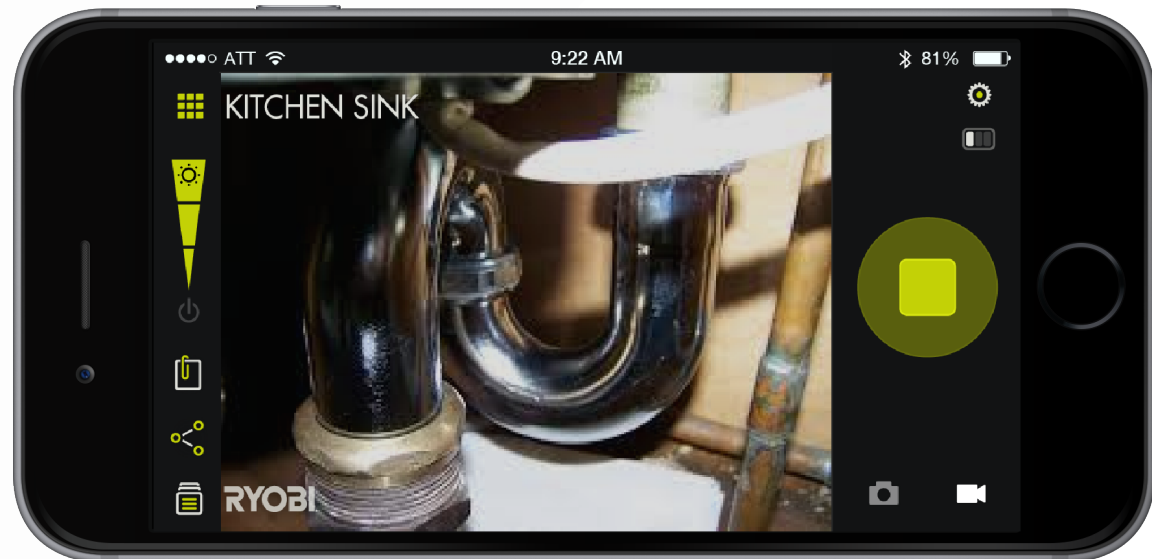

STUD FINDER

Uses smartphone-controlled calibration to locate studs under drywall up to 3/4"

The device can calculate center stud within 1/8"

Shows live tracking of stud location from your smartphone screen

RYOBI PHONE WORKS

INSPECTION SCOPE

Flexible scope provides visibility behind walls, inside pipes, and other hidden structures

Captures video or images from the app and activate the ultra-bright LED work light

Can be used up to 10' away from your smartphone via WiFi

RYOBI PHONE WORKS

LASER LEVEL

Activate the crosshair laser level from the app

Using the smartphone's sensors, detect 'level' or any custom angle

Recordings combine photo, measurement, and contextual data